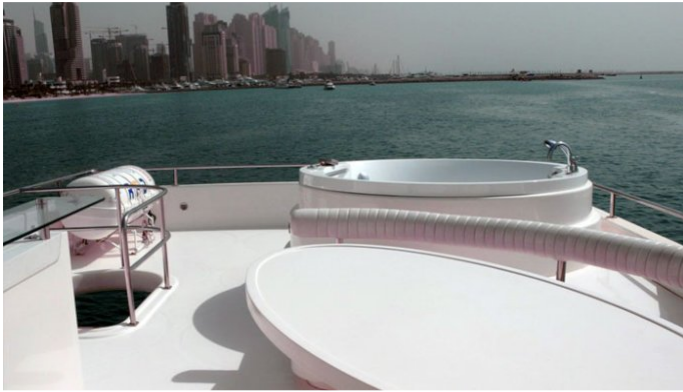

YEAR
2007

CRUISING SPEED
23 Knots

ACCOMMODATION

GUESTS	CABINS	CREW
6	3	2

CABIN CONFIGURATION

CHARTER RATES

Details correct as of 15 Nov, 2018

FOR MORE INFORMATION:

[CLICK HERE](#) 

or SCAN QR CODE

MORE PHOTOS, VIDEO OR INTERACTIVE DECK PLANS:

[CLICK HERE](#)

DURETTI 85 YACHT CHARTER

Superyacht DURETTI 85 was built in 2007 by Dubai Marine. She is a 25.9m / 85ft Duretti 85 motor yacht with exterior design by . DURETTI 85 offers accommodation for up to 6 guests in 3 cabins with additional room for her crew of 2. She features a variety of amenities to ensure comfortable charter vacations, including . She also carries an impressive collection of toys as listed below.

DURETTI 85 AMENITIES & TOYS

For a full up-to-date list of leisure facilities or amenities onboard Motor Yacht Duretti 85 please contact your Yacht Charter Broker prior to booking your vacation. If there is a particular water toy that you would like, but it is not listed, then it may be possible to rent this equipment for you.