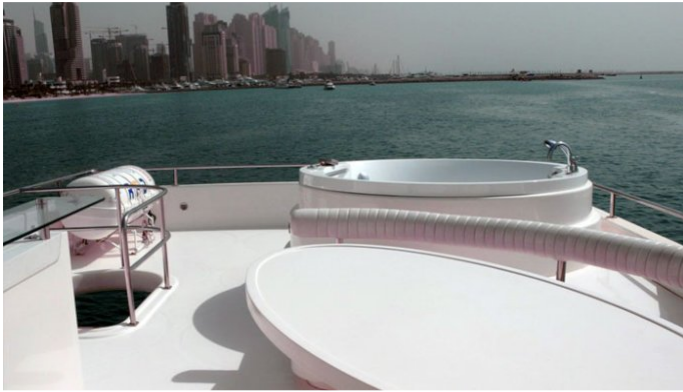

[CLICK HERE](#)

DURETTI 85 YACHT CHARTER

Superyacht DURETTI 85 was built in 2007 by Dubai Marine. She is a 25.9m / 85ft Duretti 85 motor yacht with exterior design by . DURETTI 85 offers accommodation for up to 6 guests in 3 cabins with additional room for her crew of 2. She features a variety of amenities to ensure comfortable charter vacations, including . She also carries an impressive collection of toys as listed below.

DURETTI 85 AMENITIES & TOYS

For a full up-to-date list of leisure facilities or amenities onboard Motor Yacht Duretti 85 please contact your Yacht Charter Broker prior to booking your vacation. If there is a particular water toy that you would like, but it is not listed, then it may be possible to rent this equipment for you.