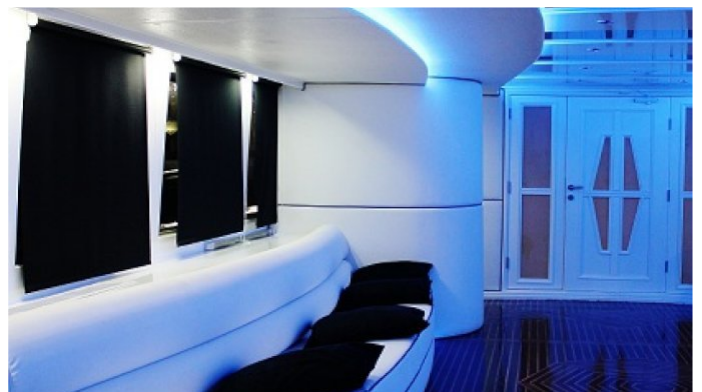

MORE PHOTOS, VIDEO OR INTERACTIVE DECK PLANS:

[CLICK HERE](#)