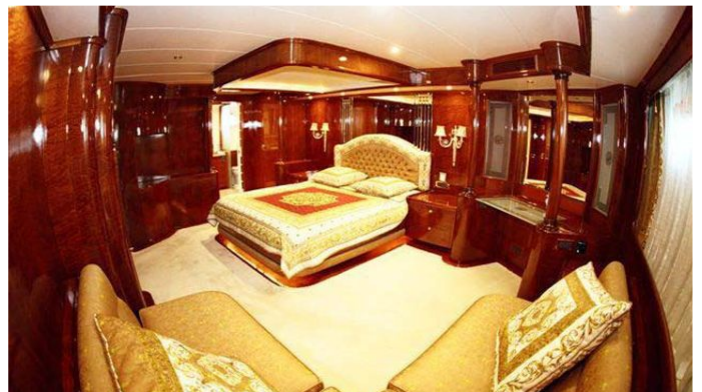

MOON

Yacht Charter Details for 'Moon', the 35m Superyacht built by Eser Yat

SPECIFICATIONS

LENGTH
35m / 114'10

BEAM **DRAFT**
7.5m / 24'7 1.87m / 6'2

YEAR **REFIT**
2000

CRUISING SPEED
17 Knots

ACCOMMODATION

GUESTS	CABINS	CREW
14	7	3

CABIN CONFIGURATION

NOT FOR CHARTER

This is yacht is not available for charter

FOR MORE INFORMATION:

[CLICK HERE](#) 

or SCAN QR CODE

MORE PHOTOS, VIDEO OR INTERACTIVE DECK PLANS: