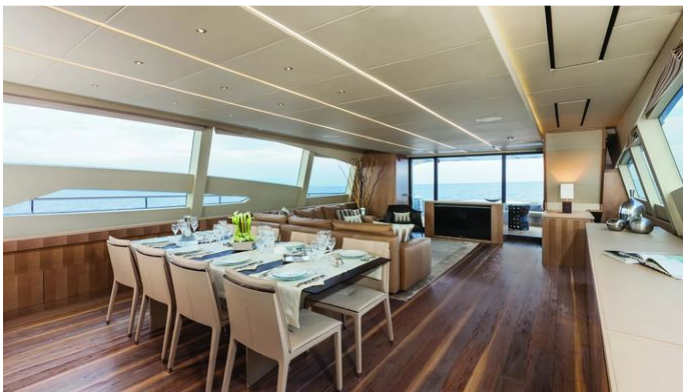

MORE PHOTOS, VIDEO OR INTERACTIVE DECK PLANS:

[CLICK HERE](#)

LEVANTINE II YACHT CHARTER

Superyacht LEVANTINE II was built in 2013 by Pershing. She is a 33.2m / 108'11 motor yacht with exterior design by Fulvio de Simoni and interior styling by Fulvio de Simoni . Levantine II offers accommodation for up to 8 guests in 4 cabins with additional room for her crew of 5. She features a variety of amenities to ensure comfortable charter vacations, including, Air Conditioning & Tender Garage. She also carries an impressive collection of toys as listed below.

LEVANTINE II AMENITIES & TOYS

Tender Garage

Wi-Fi

Swimming Platform

Sunpads

Air Conditioning

For a full up-to-date list of leisure facilities or amenities onboard Motor Yacht Levantine II please contact your Yacht Charter Broker prior to booking your vacation. If there is a particular water toy that you would like, but it is not listed, then it may be possible to rent this equipment for you.