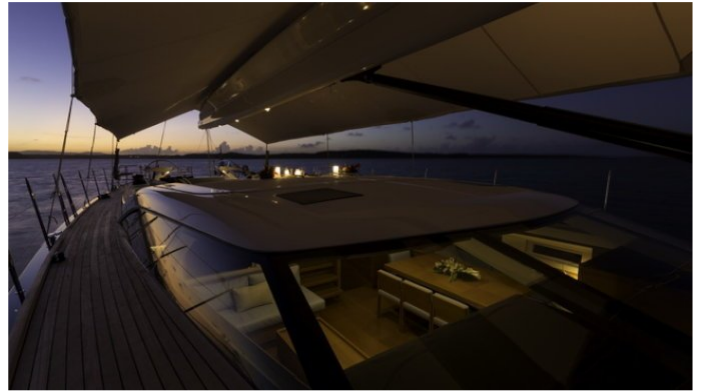

MORE PHOTOS, VIDEO OR INTERACTIVE DECK PLANS:

[CLICK HERE](#)