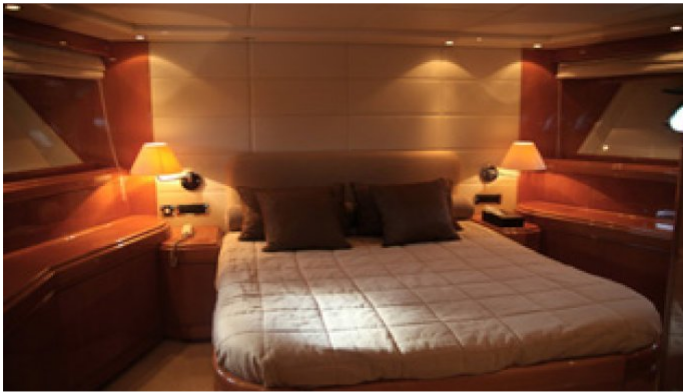

MORE PHOTOS, VIDEO OR INTERACTIVE DECK PLANS:

[CLICK HERE](#)