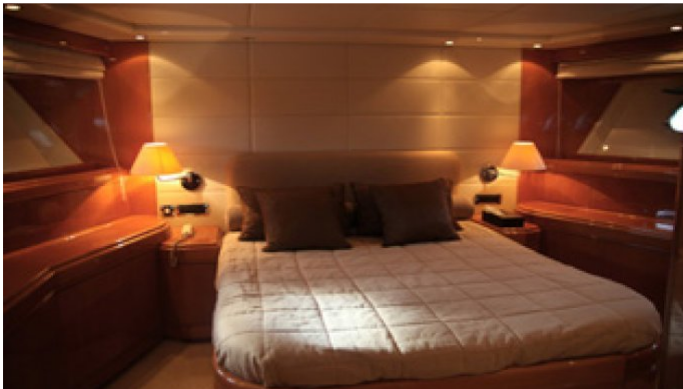

MORE PHOTOS, VIDEO OR INTERACTIVE DECK PLANS:

[CLICK HERE](#)