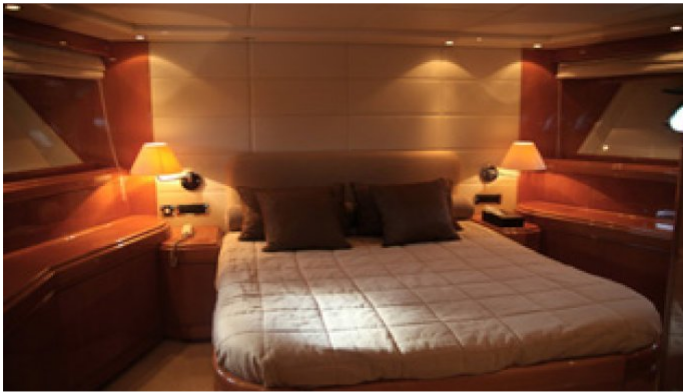

ROYAL B

Yacht Charter Details for 'Royal B', the 31.4m Superyacht built by Overmarine

SPECIFICATIONS

LENGTH
31.4m / 103ft

BEAM **DRAFT**
6.6m / 22ft 1.75m / 6ft

YEAR **REFIT**
1999 2013

CRUISING SPEED
20 Knots

ACCOMMODATION

GUESTS	CABINS	CREW
9	4	4

CABIN CONFIGURATION

1 Master	1 Vip
2 Twin	1 Pullman

CHARTER RATES

Details correct as of 23 Jul, 2017

FOR MORE INFORMATION:

[CLICK HERE](#) 

or SCAN QR CODE

MORE PHOTOS, VIDEO OR INTERACTIVE DECK PLANS:

[CLICK HERE](#)

ROYAL B YACHT CHARTER

Superyacht ROYAL B was built in 1999 by Overmarine. She is a 31.4m / 103ft mangusta 105 motor yacht with exterior design by and interior styling by . ROYAL B offers accommodation for up to 9 guests in 4 cabins with additional room for her crew of 4. She features a variety of amenities to ensure comfortable charter vacations, including Air Conditioning, Air Conditioning and WiFi connection on board. She also carries an impressive collection of toys as listed below.

ROYAL B AMENITIES & TOYS

For a full up-to-date list of leisure facilities or amenities onboard Motor Yacht Royal B please contact your Yacht Charter Broker prior to booking your vacation. If there is a particular water toy that you would like, but it is not listed, then it may be possible to rent this equipment for you.