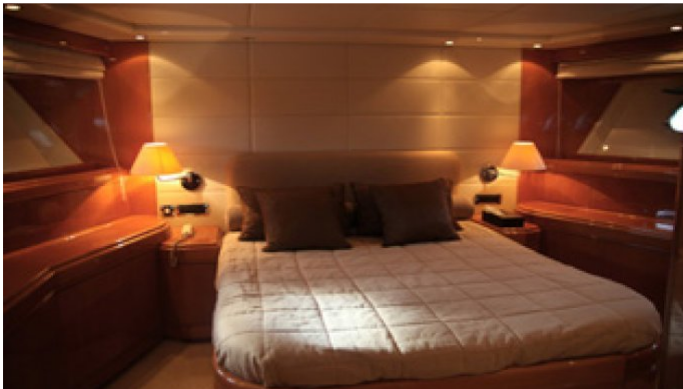

ROYAL B

Yacht Charter Details for 'Royal B', the 31.4m Superyacht built by Overmarine

SPECIFICATIONS

LENGTH
31.4m / 103ft

BEAM **DRAFT**
6.6m / 22ft 1.75m / 6ft

YEAR **REFIT**
1999 2013

CRUISING SPEED
20 Knots

ACCOMMODATION

GUESTS	CABINS	CREW
9	4	4

CABIN CONFIGURATION

1 Master	1 Vip
2 Twin	1 Pullman

CHARTER RATES

Details correct as of 18 Nov, 2017

FOR MORE INFORMATION:

[CLICK HERE](#) 

or SCAN QR CODE

MORE PHOTOS, VIDEO OR INTERACTIVE DECK PLANS:

[CLICK HERE](#)

ROYAL B YACHT CHARTER

Superyacht ROYAL B was built in 1999 by Overmarine. She is a 31.4m / 103ft mangusta 105 motor yacht with exterior design by and interior styling by . ROYAL B offers accommodation for up to 9 guests in 4 cabins with additional room for her crew of 4. She features a variety of amenities to ensure comfortable charter vacations, including Air Conditioning, Air Conditioning and WiFi connection on board. She also carries an impressive collection of toys as listed below.

ROYAL B AMENITIES & TOYS

For a full up-to-date list of leisure facilities or amenities onboard Motor Yacht Royal B please contact your Yacht Charter Broker prior to booking your vacation. If there is a particular water toy that you would like, but it is not listed, then it may be possible to rent this equipment for you.