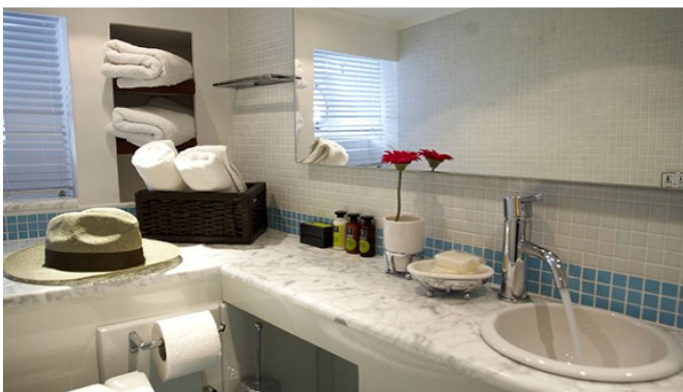

MORE PHOTOS, VIDEO OR INTERACTIVE DECK PLANS:

[CLICK HERE](#)

This document is not contractual. The yacht charters and their particulars displayed in the results above are displayed in good faith and whilst believed to be correct are not guaranteed. YachtCharterFleet.com does not warrant or assume any legal liability or responsibility for the accuracy, completeness, or usefulness of any information and/or images displayed. All information is subject to change without notice and is without warranty. Your preferred charter broker should provide you with yacht specifications, brochure and rates for your chosen dates during your charter yacht selection process. Starting prices are shown in a range of currencies for a one-week charter, unless otherwise indicated.