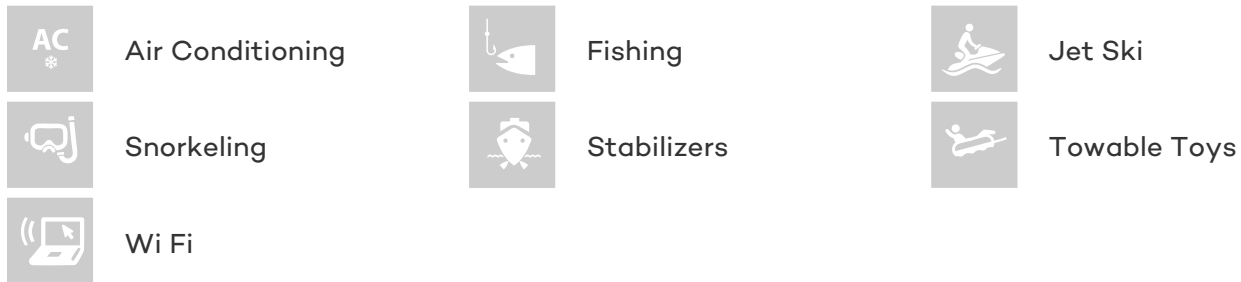

BLADE 6 YACHT CHARTER

Superyacht BLADE 6 was built in 2009 by Sunseeker. She is a 28.2m / 93ft Predator 92 Sport motor yacht with exterior design by Sunseeker and interior styling by Sunseeker. BLADE 6 offers accommodation for up to 8 guests in 4 cabins with additional room for her crew of 4. She features a variety of amenities to ensure comfortable charter vacations, including Air Conditioning, WiFi connection on board, Stabilizers at Anchor, Swimming Platform and Tender Garage. She also carries an impressive collection of toys as listed below.

BLADE 6 AMENITIES & TOYS

For a full up-to-date list of leisure facilities or amenities onboard Motor Yacht Blade 6 please contact your Yacht Charter Broker prior to booking your vacation. If there is a particular water toy that you would like, but it is not listed, then it may be possible to rent this equipment for you.

MORE TENDERS, TOYS & YACHT AMMENITIES INFO:

[CLICK HERE](#)

CHARTER BLADE 6

If you are interested in chartering BLADE 6 please contact your yacht charter broker for more information about booking a luxury charter vacation on board this Sunseeker superyacht .