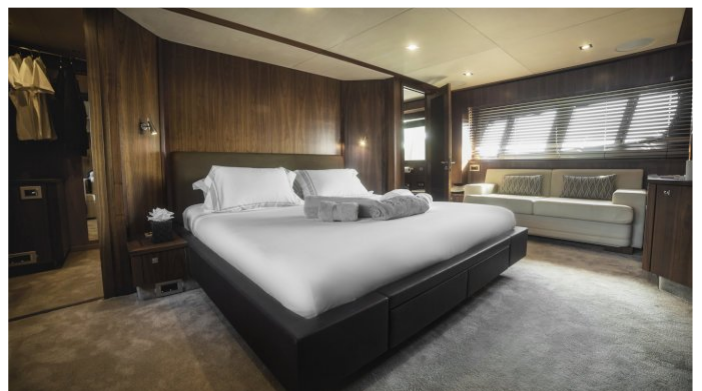

GUESTS	CABINS	CREW
8	4	4

CABIN CONFIGURATION

1 Master 1 Double
2 Double/Twin

CHARTER RATES

SUMMER
from
€42,000 / week + expenses

WINTER
from
€42,000 / week + expenses

Details correct as of 15 Aug, 2018

FOR MORE INFORMATION:

[CLICK HERE](#) 

or SCAN QR CODE

MORE PHOTOS, VIDEO OR INTERACTIVE DECK PLANS:

[CLICK HERE](#)

BLADE 6 YACHT CHARTER

Superyacht BLADE 6 was built in 2009 by Sunseeker. She is a 28.2m / 93ft Predator 92 Sport motor yacht with exterior design by Sunseeker and interior styling by Sunseeker. BLADE 6 offers accommodation for up to 8 guests in 4 cabins with additional room for her crew of 4. She features a variety of amenities to ensure comfortable charter vacations, including Air Conditioning, WiFi connection on board, Stabilizers at Anchor, Swimming Platform and Tender Garage. She also carries an impressive collection of toys as listed below.