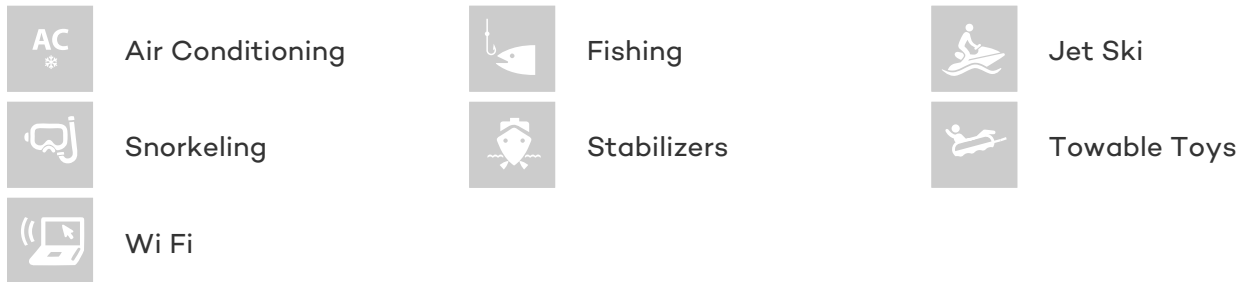

BLADE 6 YACHT CHARTER

Superyacht BLADE 6 was built in 2009 by Sunseeker. She is a 28.2m / 93ft predator 92 sport motor yacht with exterior design by Sunseeker and interior styling by Sunseeker. BLADE 6 offers accommodation for up to 8 guests in 4 cabins with additional room for her crew of 4. She features a variety of amenities to ensure comfortable charter vacations, including Air Conditioning, WiFi connection on board, Air Conditioning, Stabilizers at Anchor, At anchor Stabilizers, Swimming Platform and Tender Garage. She also carries an impressive collection of toys as listed below.

BLADE 6 AMENITIES & TOYS

For a full up-to-date list of leisure facilities or amenities onboard Motor Yacht Blade 6 please contact your Yacht Charter Broker prior to booking your vacation. If there is a particular water toy that you would like, but it is not listed, then it may be possible to rent this equipment for you.

MORE TENDERS, TOYS & YACHT AMMENITIES INFO:

[CLICK HERE](#)

CHARTER BLADE 6

If you are interested in chartering BLADE 6 please contact your yacht charter broker for more information about booking a luxury charter vacation on board this Sunseeker superyacht .