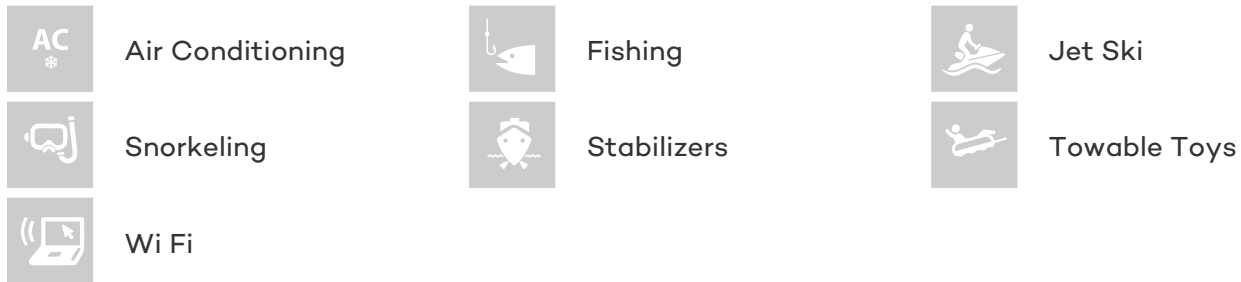

CRUISING SPEED
22 Knots

ACCOMMODATION

GUESTS	CABINS	CREW
8	4	4

CABIN CONFIGURATION

1 Master 1 Double
2 Double/Twin

CHARTER RATES

SUMMER
from
€42,000 / week + expenses

WINTER
from
€42,000 / week + expenses

Details correct as of 22 Jul, 2018

FOR MORE INFORMATION:

[CLICK HERE](#) 

or SCAN QR CODE

MORE PHOTOS, VIDEO OR INTERACTIVE DECK PLANS:

[CLICK HERE](#)

BLADE 6 YACHT CHARTER

Superyacht BLADE 6 was built in 2009 by Sunseeker. She is a 28.2m / 93ft Predator 92 Sport motor yacht with exterior design by Sunseeker and interior styling by Sunseeker. BLADE 6 offers accommodation for up to 8 guests in 4 cabins with additional room for her crew of 4. She features a variety of amenities to ensure comfortable charter vacations, including Air Conditioning, WiFi connection on board, Stabilizers at Anchor, Swimming Platform and Tender Garage. She also carries an impressive collection of toys as listed below.

BLADE 6 AMENITIES & TOYS

For a full up-to-date list of leisure facilities or amenities onboard Motor Yacht Blade 6 please contact your Yacht Charter Broker prior to booking your vacation. If there is a particular water toy that you would like, but it is not listed, then it may be possible to rent this equipment for you.