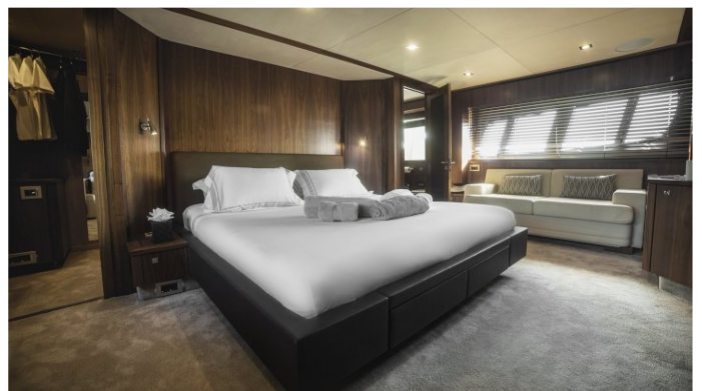

CRUISING SPEED
22 Knots

ACCOMMODATION

GUESTS	CABINS	CREW
8	4	4

CABIN CONFIGURATION

1 Master 1 Double
2 Double/Twin

CHARTER RATES

SUMMER
from
€42,000 / week + expenses

WINTER
from
€42,000 / week + expenses

Details correct as of 22 Jul, 2018

FOR MORE INFORMATION:

[CLICK HERE](#) 

or SCAN QR CODE

MORE PHOTOS, VIDEO OR INTERACTIVE DECK PLANS:

[CLICK HERE](#)

BLADE 6 YACHT CHARTER

Superyacht BLADE 6 was built in 2009 by Sunseeker. She is a 28.2m / 93ft Predator 92 Sport motor yacht with exterior design by Sunseeker and interior styling by Sunseeker. BLADE 6 offers accommodation for up to 8 guests in 4 cabins with additional room for her crew of 4. She features a variety of amenities to ensure comfortable charter vacations, including Air Conditioning, WiFi connection on board, Stabilizers at Anchor, Swimming Platform and Tender Garage. She also carries an impressive collection of toys as listed below.