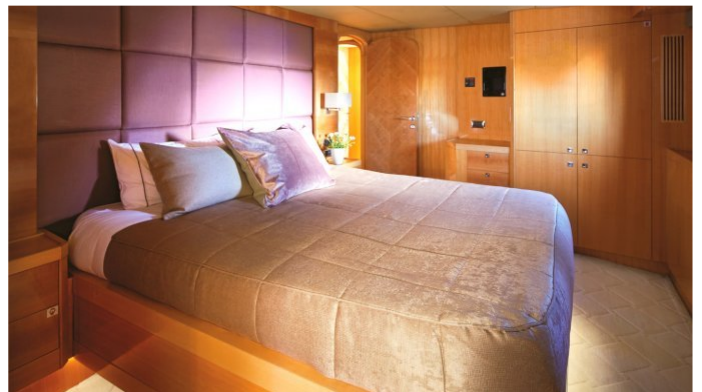

MORE PHOTOS, VIDEO OR INTERACTIVE DECK PLANS:

[CLICK HERE](#)

This document is not contractual. The yacht charters and their particulars displayed in the results above are displayed in good faith and whilst believed to be correct are not guaranteed. YachtCharterFleet.com does not warrant or assume any legal liability or responsibility for the accuracy, completeness, or usefulness of any information and/or images displayed. All information is subject to change without notice and is without warranty. Your preferred charter broker should provide you with yacht specifications, brochure and rates for your chosen dates during your charter yacht selection process. Starting prices are shown in a range of currencies for a one-week charter, unless otherwise indicated.