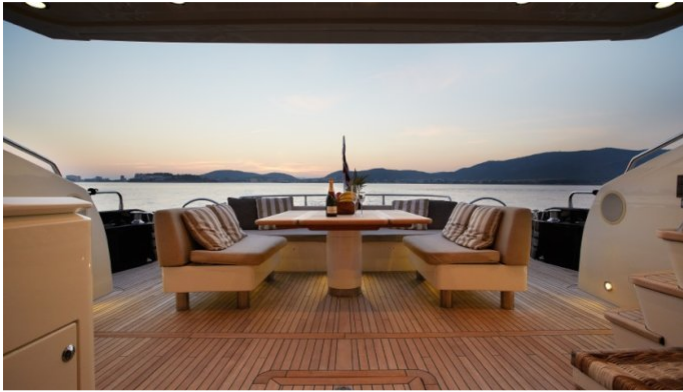

MORE PHOTOS, VIDEO OR INTERACTIVE DECK PLANS:

[CLICK HERE](#)