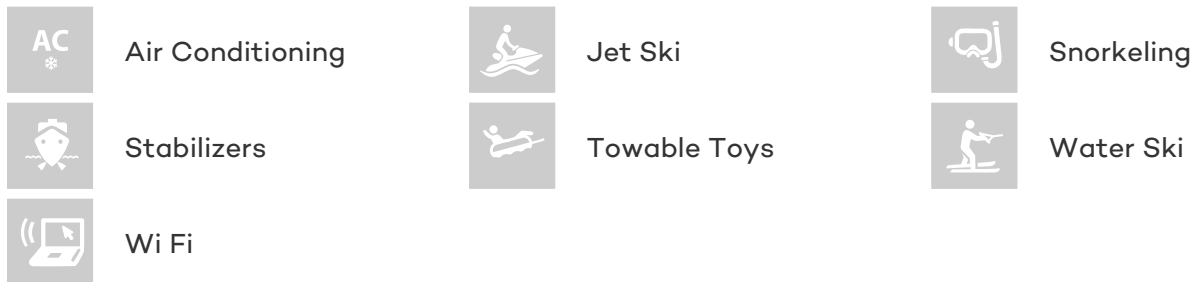

SUD YACHT CHARTER

Superyacht SUD was built in 2007 by Sanlorenzo. She is a 29.1m / 95ft SL100 motor yacht with exterior design by . SUD offers accommodation for up to 10 guests in 4 cabins with additional room for her crew of 5. She features a variety of amenities to ensure comfortable charter vacations, including Air Conditioning, WiFi connection on board, Stabilisers underway and Stabilizers at Anchor. She also carries an impressive collection of toys as listed below.

SUD AMENITIES & TOYS

For a full up-to-date list of leisure facilities or amenities onboard Motor Yacht Sud please contact your Yacht Charter Broker prior to booking your vacation. If there is a particular water toy that you would like, but it is not listed, then it may be possible to rent this equipment for you.

MORE TENDERS, TOYS & YACHT AMMENITIES INFO:

[CLICK HERE](#)

CHARTER SUD

If you are interested in chartering SUD please contact your yacht charter broker for more information about booking a luxury charter vacation on board this Sanlorenzo superyacht .