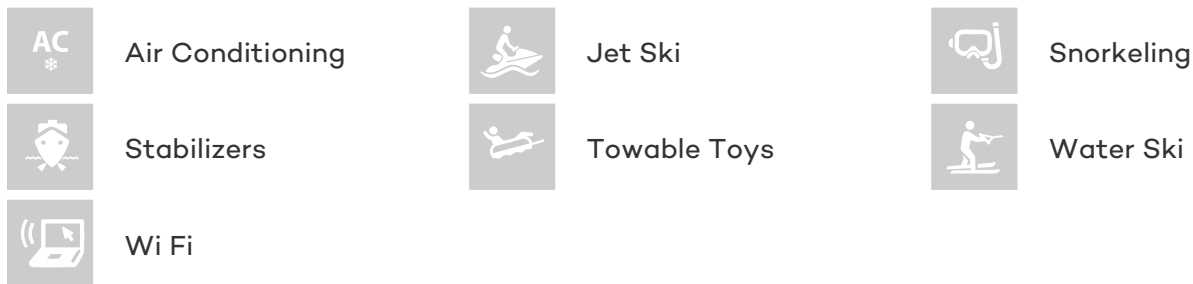

SUD YACHT CHARTER

Superyacht SUD was built in 2007 by Sanlorenzo. She is a 29.1m / 95ft sl100 new motor yacht with exterior design by and interior styling by . SUD offers accommodation for up to 10 guests in 4 cabins with additional room for her crew of 5. She features a variety of amenities to ensure comfortable charter vacations, including Air Conditioning, WiFi connection on board, Stabilisers underway, Air Conditioning, Stabilisers underway, Stabilizers at Anchor and At anchor Stabilizers. She also carries an impressive collection of toys as listed below.

SUD AMENITIES & TOYS

For a full up-to-date list of leisure facilities or amenities onboard Motor Yacht Sud please contact your Yacht Charter Broker prior to booking your vacation. If there is a particular water toy that you would like, but it is not listed, then it may be possible to rent this equipment for you.

MORE TENDERS, TOYS & YACHT AMMENITIES INFO:

[CLICK HERE](#)

CHARTER SUD

If you are interested in chartering SUD please contact your yacht charter broker for more information about booking a luxury charter vacation on board this Sanlorenzo superyacht .