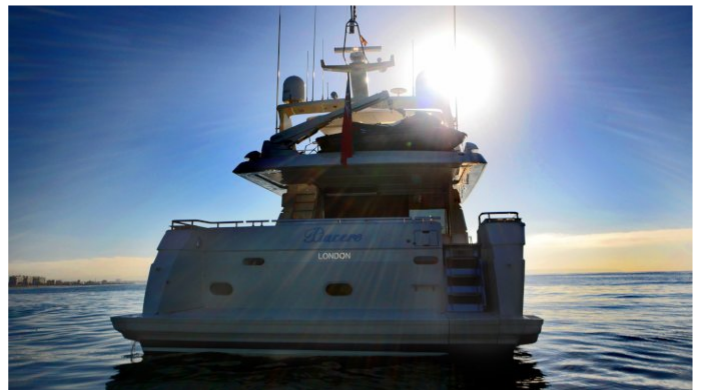

MORE PHOTOS, VIDEO OR INTERACTIVE DECK PLANS:

[CLICK HERE](#)