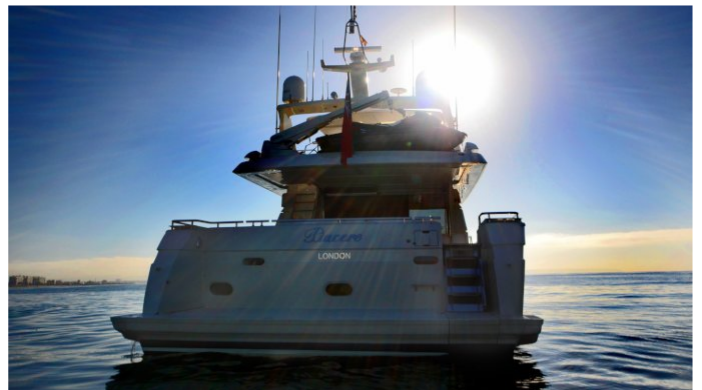

PIACERE

Yacht Charter Details for 'Piacere', the 24.57m Superyacht built by Ferretti

SPECIFICATIONS

LENGTH
24.57m / 81ft

BEAM
m / NaNft

DRAFT
m / NaNft

YEAR
1997

CRUISING SPEED
Knots

MORE PHOTOS, VIDEO OR INTERACTIVE DECK PLANS:

[CLICK HERE](#)

PIACERE YACHT CHARTER

Superyacht PIACERE was built in 1997 by Ferretti. She is a 24.57m / 81ft ferretti 80 motor yacht with exterior design by and interior styling by . PIACERE offers accommodation for up to 8 guests in 4 cabins with additional room for her crew of 3. She features a variety of amenities to ensure comfortable charter vacations, including Air Conditioning, WiFi connection on board and Air Conditioning. She also carries an impressive collection of toys as listed below.

PIACERE AMENITIES & TOYS

Air Conditioning

Jet Ski

Wi Fi

For a full up-to-date list of leisure facilities or amenities onboard Motor Yacht Piacere please contact your Yacht Charter Broker prior to booking your vacation. If there is a particular water toy that you would like, but it is not listed, then it may be possible to rent this equipment for you.