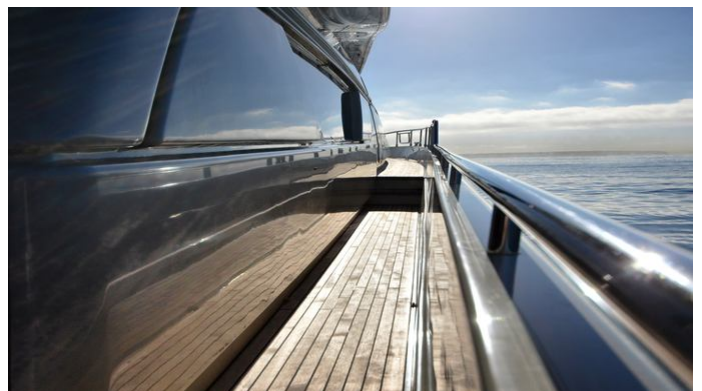

MORE PHOTOS, VIDEO OR INTERACTIVE DECK PLANS:

This document is not contractual. The yacht charters and their particulars displayed in the results above are displayed in good faith and whilst believed to be correct are not guaranteed. YachtCharterFleet.com does not warrant or assume any legal liability or responsibility for the accuracy, completeness, or usefulness of any information and/or images displayed. All information is subject to change without notice and is without warranty. Your preferred charter broker should provide you with yacht specifications, brochure and rates for your chosen dates during your charter yacht selection process. Starting prices are shown in a range of currencies for a one-week charter, unless otherwise indicated.