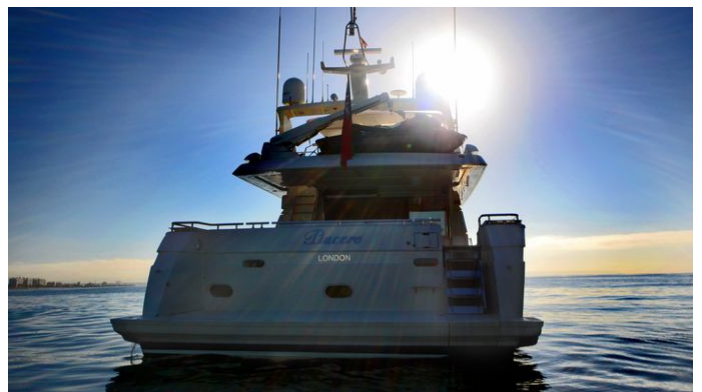

MORE PHOTOS, VIDEO OR INTERACTIVE DECK PLANS:

This document is not contractual. The yacht charters and their particulars displayed in the results above are displayed in good faith and whilst believed to be correct are not guaranteed. YachtCharterFleet.com does not warrant or assume any legal liability or responsibility for the accuracy, completeness, or usefulness of any information and/or images displayed. All information is subject to change without notice and is without warranty. Your preferred charter broker should provide you with yacht specifications, brochure and rates for your chosen dates during your charter yacht selection process. Starting prices are shown in a range of currencies for a one-week charter, unless otherwise indicated.