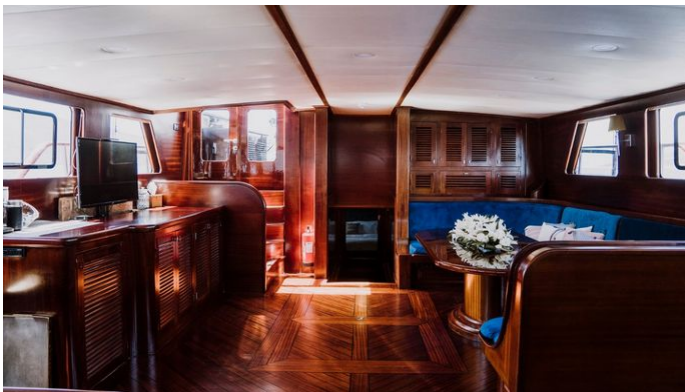

MORE PHOTOS, VIDEO OR INTERACTIVE DECK PLANS: