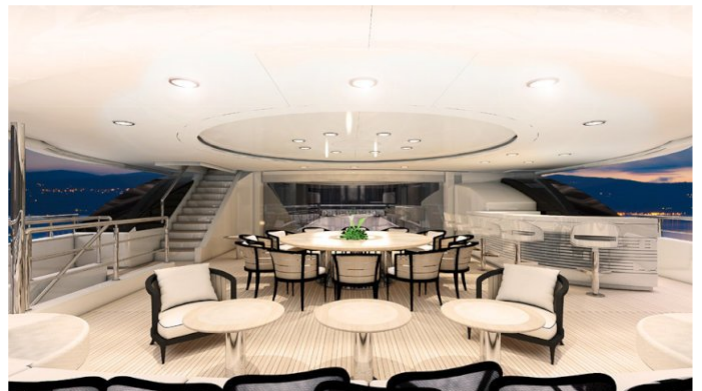

MORE PHOTOS, VIDEO OR INTERACTIVE DECK PLANS:

[CLICK HERE](#)