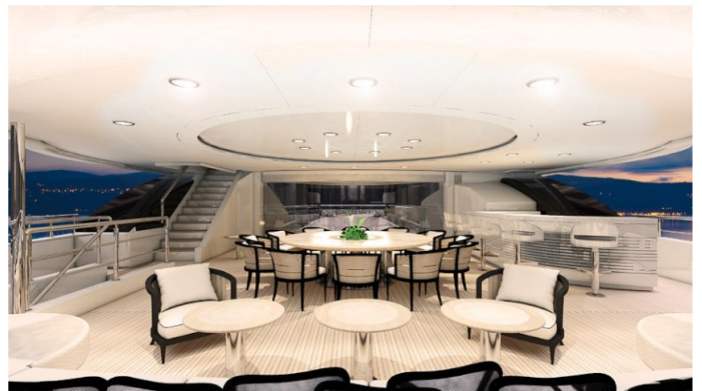

MORE PHOTOS, VIDEO OR INTERACTIVE DECK PLANS:

[CLICK HERE](#)

This document is not contractual. The yacht charters and their particulars displayed in the results above are displayed in good faith and whilst believed to be correct are not guaranteed. YachtCharterFleet.com does not warrant or assume any legal liability or responsibility for the accuracy, completeness, or usefulness of any information and/or images displayed. All information is subject to change without notice and is without warranty. Your preferred charter broker should provide you with yacht specifications, brochure and rates for your chosen dates during your charter yacht selection process. Starting prices are shown in a range of currencies for a one-week charter, unless otherwise indicated.