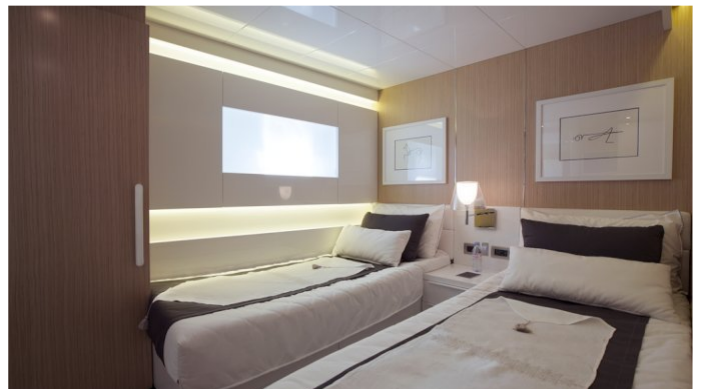

MORE PHOTOS, VIDEO OR INTERACTIVE DECK PLANS:

[CLICK HERE](#)

This document is not contractual. The yacht charters and their particulars displayed in the results above are displayed in good faith and whilst believed to be correct are not guaranteed. YachtCharterFleet.com does not warrant or assume any legal liability or responsibility for the accuracy, completeness, or usefulness of any information and/or images displayed. All information is subject to change without notice and is without warranty. Your preferred charter broker should provide you with yacht specifications, brochure and rates for your chosen dates during your charter yacht selection process. Starting prices are shown in a range of currencies for a one-week charter, unless otherwise indicated.