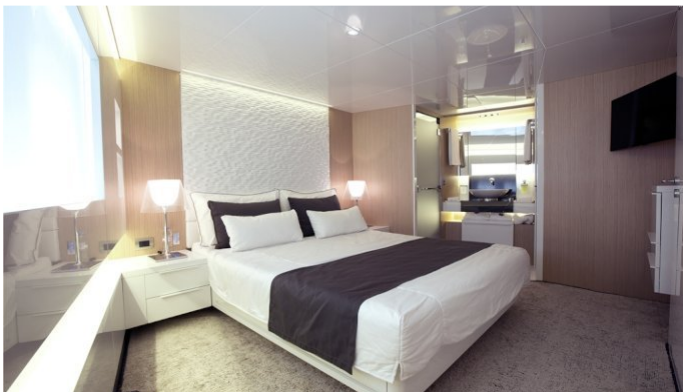

MORE PHOTOS, VIDEO OR INTERACTIVE DECK PLANS:

[CLICK HERE](#)

This document is not contractual. The yacht charters and their particulars displayed in the results above are displayed in good faith and whilst believed to be correct are not guaranteed. YachtCharterFleet.com does not warrant or assume any legal liability or responsibility for the accuracy, completeness, or usefulness of any information and/or images displayed. All information is subject to change without notice and is without warranty. Your preferred charter broker should provide you with yacht specifications, brochure and rates for your chosen dates during your charter yacht selection process. Starting prices are shown in a range of currencies for a one-week charter, unless otherwise indicated.