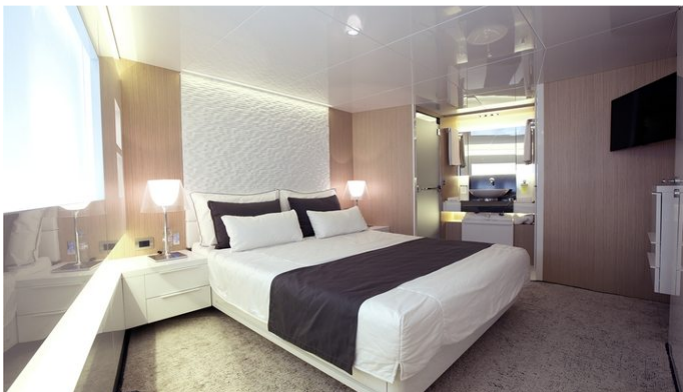

MORE PHOTOS, VIDEO OR INTERACTIVE DECK PLANS:

[CLICK HERE](#)

This document is not contractual. The yacht charters and their particulars displayed in the results above are displayed in good faith and whilst believed to be correct are not guaranteed. YachtCharterFleet.com does not warrant or assume any legal liability or responsibility for the accuracy, completeness, or usefulness of any information and/or images displayed. All information is subject to change without notice and is without warranty. Your preferred charter broker should provide you with yacht specifications, brochure and rates for your chosen dates during your charter yacht selection process. Starting prices are shown in a range of currencies for a one-week charter, unless otherwise indicated.