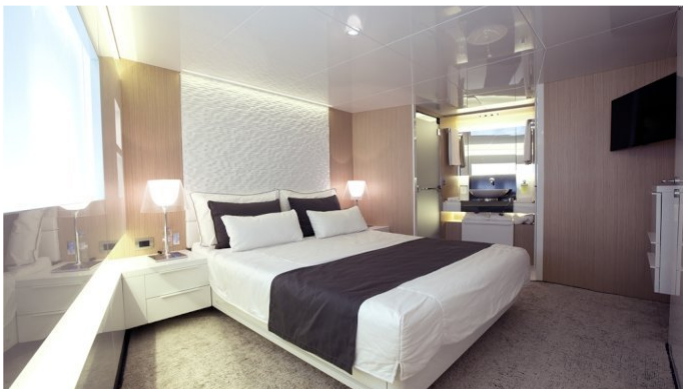

GUESTS	CABINS	CREW
8	4	3

CABIN CONFIGURATION

1 Master 1 Vip
2 Twin

CHARTER RATES

SUMMER
from
€48,000 / week + expenses

WINTER
from
€48,000 / week + expenses

Details correct as of 23 Oct, 2017

FOR MORE INFORMATION:

[CLICK HERE](#) 

or SCAN QR CODE

MORE PHOTOS, VIDEO OR INTERACTIVE DECK PLANS:

 [CLICK HERE](#)

PANGEA YACHT CHARTER

Superyacht PANGEA was built in 2014 by Arcadia. She is a 25.91m / 85ft arcadia 85' motor yacht with exterior design by Francesco Guida and interior styling by Francesco Guida. PANGEA offers accommodation for up to 8 guests in 4 cabins with additional room for her crew of 3. She features a variety of amenities to ensure comfortable charter vacations, including Air Conditioning, WiFi connection on board, Stabilisers underway, Air Conditioning, Stabilisers underway, Stabilizers at Anchor and At anchor Stabilizers. She also carries an impressive collection of toys as listed below.

PANGEA AMENITIES & TOYS

	Air Conditioning		Inflatables		Paddleboard
	Snorkeling		Stabilizers		Waverider
	Wi Fi				

For a full up-to-date list of leisure facilities or amenities onboard Motor Yacht Pangea please contact your Yacht Charter Broker prior to booking your vacation. If there is a particular water toy that you would like, but it is not listed, then it may be possible to rent this equipment for you.