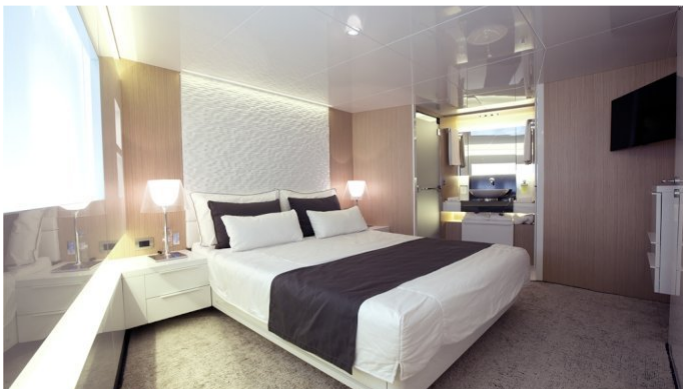

MORE PHOTOS, VIDEO OR INTERACTIVE DECK PLANS:

[CLICK HERE](#)

This document is not contractual. The yacht charters and their particulars displayed in the results above are displayed in good faith and whilst believed to be correct are not guaranteed. YachtCharterFleet.com does not warrant or assume any legal liability or responsibility for the accuracy, completeness, or usefulness of any information and/or images displayed. All information is subject to change without notice and is without warranty. Your preferred charter broker should provide you with yacht specifications, brochure and rates for your chosen dates during your charter yacht selection process. Starting prices are shown in a range of currencies for a one-week charter, unless otherwise indicated.