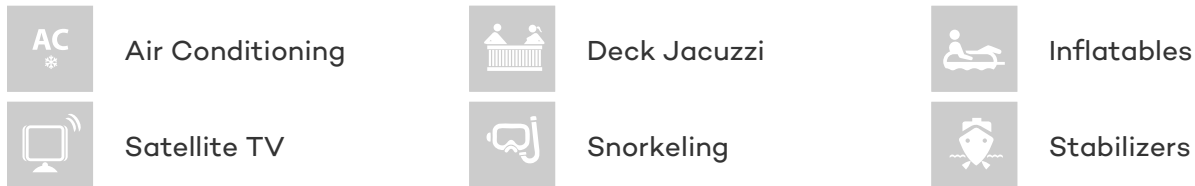

JOPAJU

Yacht Charter Details for 'Jopaju', the 34.1m Superyacht built by Westport

SPECIFICATIONS

LENGTH
34.1m / 112ft

BEAM DRAFT
7.24m / 24ft 1.68m / 6ft

YEAR
2012

CRUISING SPEED
22 Knots

ACCOMMODATION

GUESTS	CABINS	CREW
8	4	4

CABIN CONFIGURATION

1 Master 1 Vip
2 Double

CHARTER RATES

SUMMER
from
\$65,000 / week + expenses

WINTER
from
\$65,000 / week + expenses

Details correct as of 24 Oct, 2017

FOR MORE INFORMATION:

[CLICK HERE](#) 

or SCAN QR CODE

MORE PHOTOS, VIDEO OR INTERACTIVE DECK PLANS:

[CLICK HERE](#)

JOPAJU YACHT CHARTER

Superyacht JOPAJU was built in 2012 by Westport. She is a 34.1m / 112ft westport 112 motor yacht with exterior design by Westport and interior styling by . JOPAJU offers accommodation for up to 8 guests in 4 cabins with additional room for her crew of 4. She features a variety of amenities to ensure comfortable charter vacations, including Air Conditioning, Deck Jacuzzi, Stabilisers underway, Air Conditioning, Stabilisers underway, Jacuzzi (on deck), Stabilizers at Anchor and At anchor Stabilizers. She also carries an impressive collection of toys as listed below.

JOPAJU AMENITIES & TOYS

For a full up-to-date list of leisure facilities or amenities onboard Motor Yacht Jopaju please contact your Yacht Charter Broker prior to booking your vacation. If there is a particular water toy that you would like, but it is not listed, then it may be possible to rent this equipment for you.