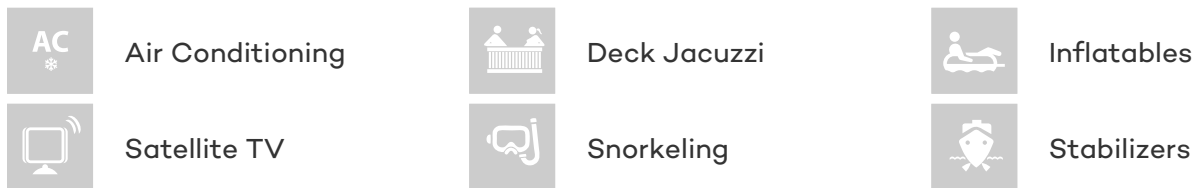

JOPAJU YACHT CHARTER

Superyacht JOPAJU was built in 2012 by Westport. She is a 34.1m / 112ft westport 112 motor yacht with exterior design by Westport and interior styling by . JOPAJU offers accommodation for up to 8 guests in 4 cabins with additional room for her crew of 4. She features a variety of amenities to ensure comfortable charter vacations, including Air Conditioning, Deck Jacuzzi, Stabilisers underway, Air Conditioning, Stabilisers underway, Jacuzzi (on deck), Stabilizers at Anchor and At anchor Stabilizers. She also carries an impressive collection of toys as listed below.

JOPAJU AMENITIES & TOYS

For a full up-to-date list of leisure facilities or amenities onboard Motor Yacht Jopaju please contact your Yacht Charter Broker prior to booking your vacation. If there is a particular water toy that you would like, but it is not listed, then it may be possible to rent this equipment for you.

MORE TENDERS, TOYS & YACHT AMMENITIES INFO:

[CLICK HERE](#)

CHARTER JOPAJU

If you are interested in chartering JOPAJU please contact your yacht charter broker for more information about booking a luxury charter vacation on board this Westport superyacht .