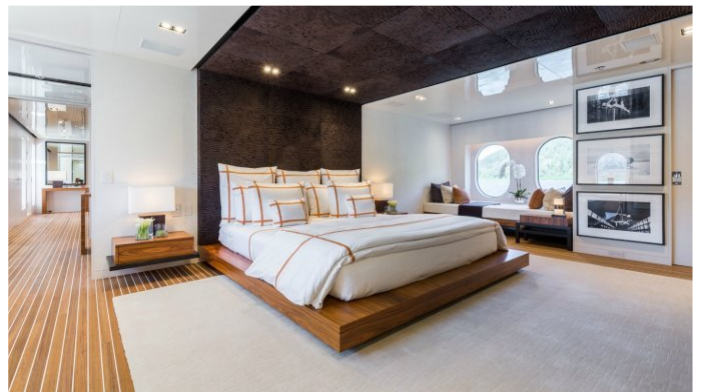

MORE PHOTOS, VIDEO OR INTERACTIVE DECK PLANS:

[CLICK HERE](#)