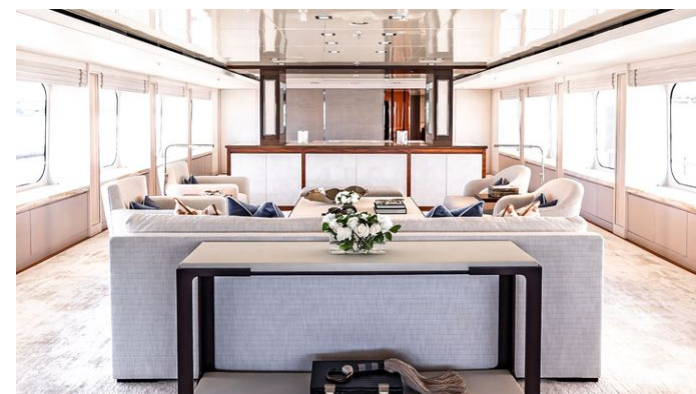

MORE PHOTOS, VIDEO OR INTERACTIVE DECK PLANS:

[CLICK HERE](#)

Chasseur Yacht Charter

Superyacht CHASSEUR was built in 2017 by Christensen. She is a 49.99m / 164' Custom motor yacht with exterior design by Christensen and interior styling by Varo Designs Patrick Knowles . Chasseur offers accommodation for up to 12 guests in 6 cabins with additional room for her crew of 9. She features a variety of amenities to ensure comfortable charter vacations, including, Swimming Platform, Owner Study, Outdoor Bar, Helipad, Portuguese Bridge, Underwater Lights, Air Conditioning, Deck Jacuzzi, Gym/exercise equipment, Stabilisers underway, Stabilizers at Anchor & WiFi connection on board. She also carries an impressive collection of toys as listed below.

Chasseur Amenities & Toys

- Jacuzzi
- Underwater Lights
- Owner Study
- Portuguese Bridge
- Outdoor Bar

This document is not contractual. The yacht charters and their particulars displayed in the results above are displayed in good faith and whilst believed to be correct are not guaranteed. YachtCharterFleet.com does not warrant or assume any legal liability or responsibility for the accuracy, completeness, or usefulness of any information and/or images displayed. All information is subject to change without notice and is without warranty. Your preferred charter broker should provide you with yacht specifications, brochure and rates for your chosen dates during your charter yacht selection process. Starting