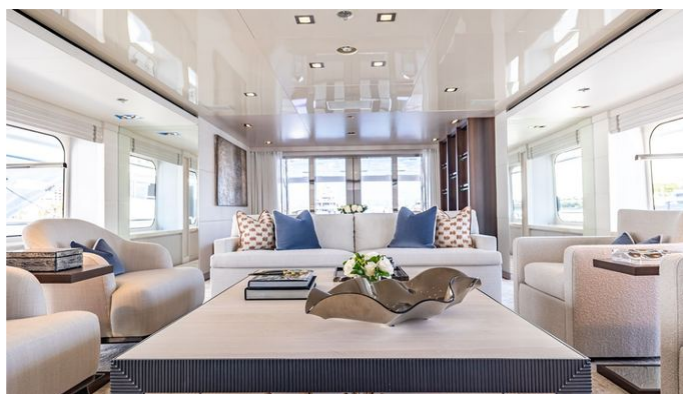

MORE PHOTOS, VIDEO OR INTERACTIVE DECK PLANS:

[CLICK HERE](#)

Chasseur Yacht Charter

Superyacht CHASSEUR was built in 2017 by Christensen. She is a 49.99m / 164' Custom motor yacht with exterior design by Christensen and interior styling by Varo Designs Patrick Knowles . Chasseur offers accommodation for up to 12 guests in 6 cabins with additional room for her crew of 9. She features a variety of amenities to ensure comfortable charter vacations, including, Swimming Platform, Owner Study, Outdoor Bar, Helipad, Portuguese Bridge, Underwater Lights, Air Conditioning, Deck Jacuzzi, Gym/exercise equipment, Stabilisers underway, Stabilizers at Anchor & WiFi connection on board. She also carries an impressive collection of toys as listed below.

Chasseur Amenities & Toys

- Jacuzzi
- Underwater Lights
- Owner Study
- Portuguese Bridge
- Outdoor Bar

This document is not contractual. The yacht charters and their particulars displayed in the results above are displayed in good faith and whilst believed to be correct are not guaranteed. YachtCharterFleet.com does not warrant or assume any legal liability or responsibility for the accuracy, completeness, or usefulness of any information and/or images displayed. All information is subject to change without notice and is without warranty. Your preferred charter broker should provide you with yacht specifications, brochure and rates for your chosen dates during your charter yacht selection process. Starting