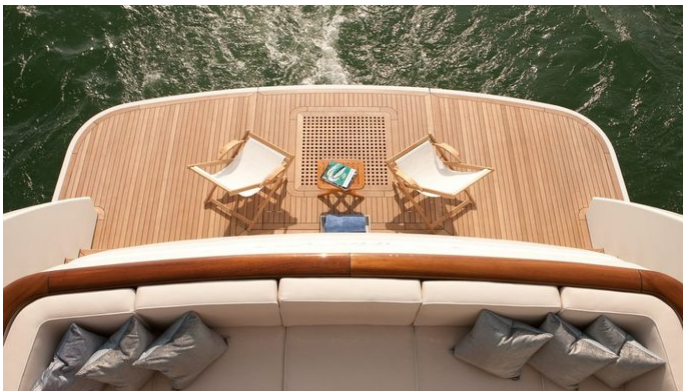

MORE PHOTOS, VIDEO OR INTERACTIVE DECK PLANS: