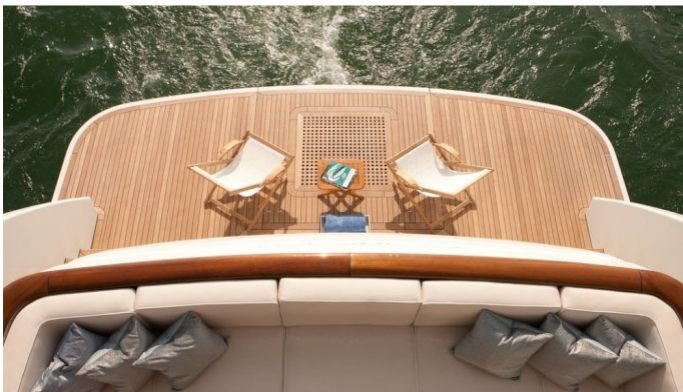

MORE PHOTOS, VIDEO OR INTERACTIVE DECK PLANS:

[CLICK HERE](#)