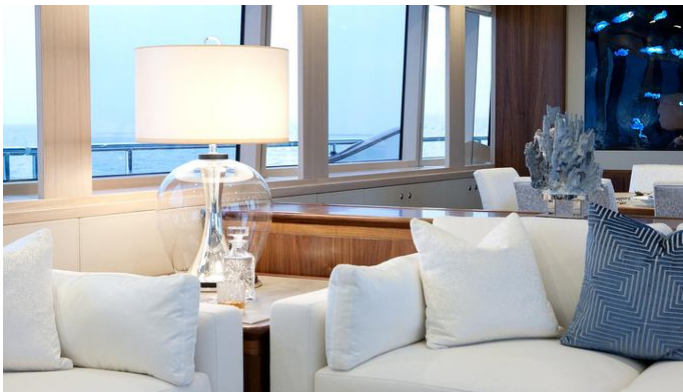

MORE PHOTOS, VIDEO OR INTERACTIVE DECK PLANS: