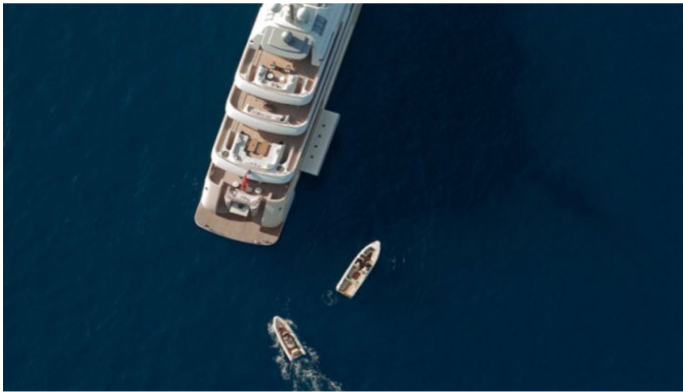

KIBO

Yacht Charter Details for 'Kibo', the 81.2m Superyacht built by Abeking & Rasmussen

SPECIFICATIONS

LENGTH
81.2m / 266ft

BEAM DRAFT
12.6m / 41ft 3.45m / 11ft

YEAR
2014

CRUISING SPEED
14 Knots

ACCOMMODATION

[CLICK HERE](#) 

or SCAN QR CODE

MORE PHOTOS, VIDEO OR INTERACTIVE DECK PLANS:

[CLICK HERE](#)

KIBO YACHT CHARTER

Superyacht KIBO was built in 2014 by Abeking & Rasmussen. She is a 81.2m / 266ft Custom motor yacht with exterior design by Terence Disdale and interior styling by Terence Disdale. KIBO offers accommodation for up to 12 guests in 6 cabins with additional room for her crew of 23. She features a variety of amenities to ensure comfortable charter vacations, including At Anchor Stabilizers, Elevator / Lift, Underwater Lights, Air Conditioning, Beach Club, Tender Garage, Swimming Platform and Piano. She also carries an impressive collection of toys as listed below.