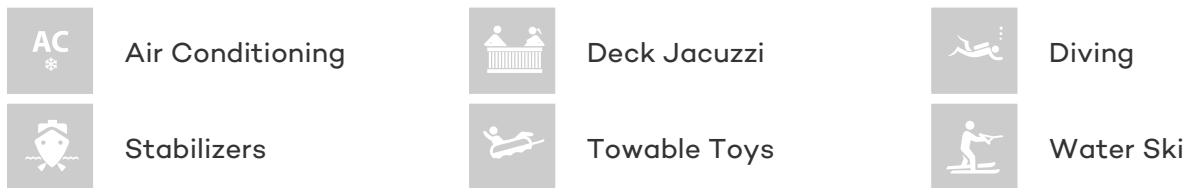

LADY BEATRICE

Yacht Charter Details for 'Lady Beatrice', the 30.12m Superyacht built by Princess

SPECIFICATIONS

LENGTH
30.12m / 99ft

BEAM DRAFT
7.06m / 23ft 1.93m / 6ft

YEAR
2013

CRUISING SPEED
23 Knots

ACCOMMODATION

GUESTS	CABINS	CREW
9	4	5

CABIN CONFIGURATION

1 Master	1 Vip
1 Double	1 Twin

CHARTER RATES

SUMMER
from
€59,000 / week + expenses

WINTER
from
€59,000 / week + expenses

Details correct as of 17 Jan, 2018

FOR MORE INFORMATION:

[CLICK HERE](#) 

or SCAN QR CODE

MORE PHOTOS, VIDEO OR INTERACTIVE DECK PLANS:

[CLICK HERE](#)

LADY BEATRICE YACHT CHARTER

Superyacht LADY BEATRICE was built in 2013 by Princess. She is a 30.12m / 99ft princess 85 motor yacht with exterior design by Princess and interior styling by . LADY BEATRICE offers accommodation for up to 9 guests in 4 cabins with additional room for her crew of 5. She features a variety of amenities to ensure comfortable charter vacations, including Air Conditioning, Deck Jacuzzi, Air Conditioning, Jacuzzi (on deck), Stabilizers at Anchor and At anchor Stabilizers. She also carries an impressive collection of toys as listed below.

LADY BEATRICE AMENITIES & TOYS

For a full up-to-date list of leisure facilities or amenities onboard Motor Yacht Lady Beatrice please contact your Yacht Charter Broker prior to booking your vacation. If there is a particular water toy that you would like, but it is not listed, then it may be possible to rent this equipment for you.