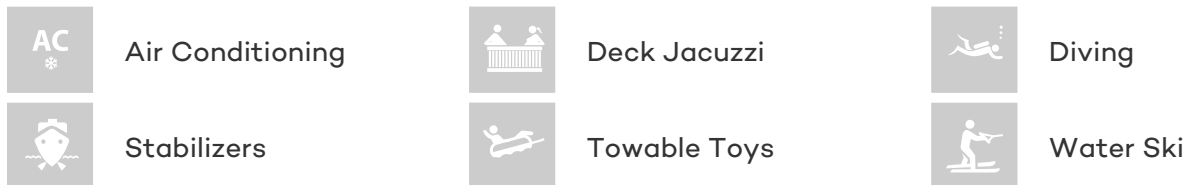

LADY BEATRICE

Yacht Charter Details for 'Lady Beatrice', the 30.12m Superyacht built by Princess

SPECIFICATIONS

LENGTH
30.12m / 99ft

BEAM DRAFT
7.06m / 23ft 1.93m / 6ft

YEAR
2013

CRUISING SPEED
23 Knots

ACCOMMODATION

GUESTS	CABINS	CREW
9	4	5

CABIN CONFIGURATION

1 Master	1 Vip
1 Double	1 Twin

CHARTER RATES

SUMMER
from
€59,000 / week + expenses

WINTER
from
€59,000 / week + expenses

Details correct as of 15 Nov, 2018

FOR MORE INFORMATION:

[CLICK HERE](#) 

or SCAN QR CODE

MORE PHOTOS, VIDEO OR INTERACTIVE DECK PLANS:

[CLICK HERE](#)

LADY BEATRICE YACHT CHARTER

Superyacht LADY BEATRICE was built in 2013 by Princess. She is a 30.12m / 99ft Princess 98 Motor Yacht motor yacht with exterior design by Princess. LADY BEATRICE offers accommodation for up to 9 guests in 4 cabins with additional room for her crew of 5. She features a variety of amenities to ensure comfortable charter vacations, including Air Conditioning, Deck Jacuzzi and Stabilizers at Anchor. She also carries an impressive collection of toys as listed below.

LADY BEATRICE AMENITIES & TOYS

For a full up-to-date list of leisure facilities or amenities onboard Motor Yacht Lady Beatrice please contact your Yacht Charter Broker prior to booking your vacation. If there is a particular water toy that you would like, but it is not listed, then it may be possible to rent this equipment for you.