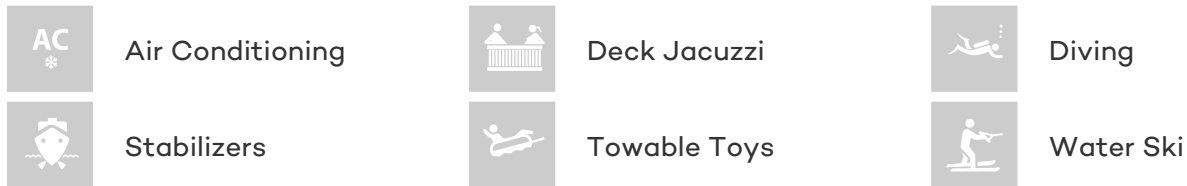

LADY BEATRICE YACHT CHARTER

Superyacht LADY BEATRICE was built in 2013 by Princess. She is a 30.12m / 99ft princess 85 motor yacht with exterior design by Princess and interior styling by . LADY BEATRICE offers accommodation for up to 9 guests in 4 cabins with additional room for her crew of 5. She features a variety of amenities to ensure comfortable charter vacations, including Air Conditioning, Deck Jacuzzi, Air Conditioning, Jacuzzi (on deck), Stabilizers at Anchor and At anchor Stabilizers. She also carries an impressive collection of toys as listed below.

LADY BEATRICE AMENITIES & TOYS

For a full up-to-date list of leisure facilities or amenities onboard Motor Yacht Lady Beatrice please contact your Yacht Charter Broker prior to booking your vacation. If there is a particular water toy that you would like, but it is not listed, then it may be possible to rent this equipment for you.

MORE TENDERS, TOYS & YACHT AMMENITIES INFO:

[CLICK HERE](#)

CHARTER LADY BEATRICE

If you are interested in chartering LADY BEATRICE please contact your yacht charter broker for more information about booking a luxury charter vacation on board this Princess superyacht .