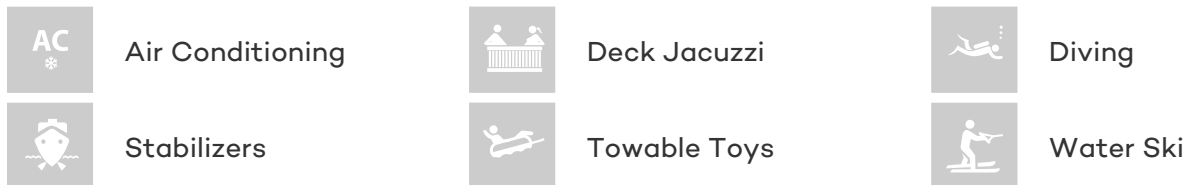

LADY BEATRICE

Yacht Charter Details for 'Lady Beatrice', the 30.12m Superyacht built by Princess

SPECIFICATIONS

LENGTH
30.12m / 99ft

BEAM DRAFT
7.06m / 23ft 1.93m / 6ft

YEAR
2013

CRUISING SPEED
23 Knots

ACCOMMODATION

GUESTS	CABINS	CREW
9	4	5

CABIN CONFIGURATION

1 Master	1 Vip
1 Double	1 Twin

CHARTER RATES

SUMMER
from
€59,000 / week + expenses

WINTER
from
€59,000 / week + expenses

Details correct as of 17 Aug, 2018

FOR MORE INFORMATION:

[CLICK HERE](#) 

or SCAN QR CODE

MORE PHOTOS, VIDEO OR INTERACTIVE DECK PLANS:

[CLICK HERE](#)

LADY BEATRICE YACHT CHARTER

Superyacht LADY BEATRICE was built in 2013 by Princess. She is a 30.12m / 99ft Princess 98 motor yacht with exterior design by Princess. LADY BEATRICE offers accommodation for up to 9 guests in 4 cabins with additional room for her crew of 5. She features a variety of amenities to ensure comfortable charter vacations, including Air Conditioning, Deck Jacuzzi and Stabilizers at Anchor. She also carries an impressive collection of toys as listed below.

LADY BEATRICE AMENITIES & TOYS

For a full up-to-date list of leisure facilities or amenities onboard Motor Yacht Lady Beatrice please contact your Yacht Charter Broker prior to booking your vacation. If there is a particular water toy that you would like, but it is not listed, then it may be possible to rent this equipment for you.