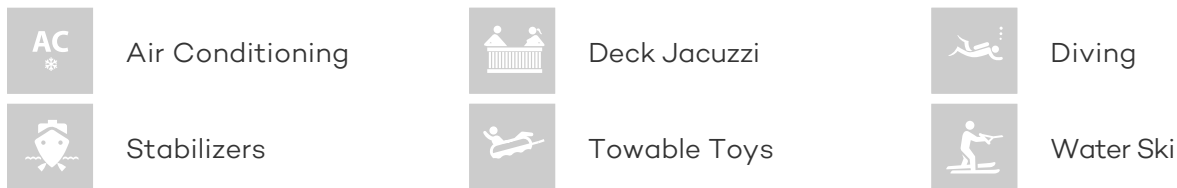

LADY BEATRICE YACHT CHARTER

Superyacht LADY BEATRICE was built in 2013 by Princess. She is a 30.12m / 99ft princess 85 motor yacht with exterior design by Princess and interior styling by . LADY BEATRICE offers accommodation for up to 9 guests in 4 cabins with additional room for her crew of 5. She features a variety of amenities to ensure comfortable charter vacations, including Air Conditioning, Deck Jacuzzi, Air Conditioning, Jacuzzi (on deck), Stabilizers at Anchor and At anchor Stabilizers. She also carries an impressive collection of toys as listed below.

LADY BEATRICE AMENITIES & TOYS

For a full up-to-date list of leisure facilities or amenities onboard Motor Yacht Lady Beatrice please contact your Yacht Charter Broker prior to booking your vacation. If there is a particular water toy that you would like, but it is not listed, then it may be possible to rent this equipment for you.

MORE TENDERS, TOYS & YACHT AMMENITIES INFO:

[CLICK HERE](#)

CHARTER LADY BEATRICE

If you are interested in chartering LADY BEATRICE please contact your yacht charter broker for more information about booking a luxury charter vacation on board this Princess superyacht .