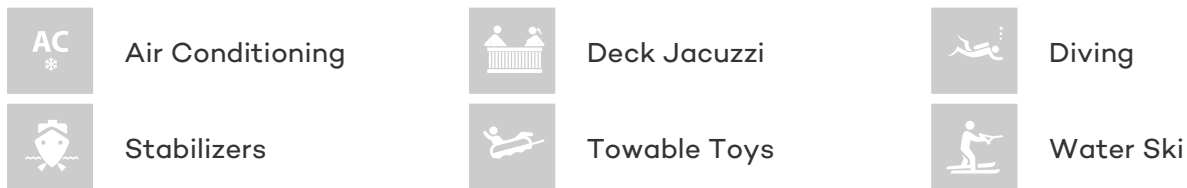

LADY BEATRICE YACHT CHARTER

Superyacht LADY BEATRICE was built in 2013 by Princess. She is a 30.12m / 99ft princess 85 motor yacht with exterior design by Princess and interior styling by . LADY BEATRICE offers accommodation for up to 9 guests in 4 cabins with additional room for her crew of 5. She features a variety of amenities to ensure comfortable charter vacations, including Air Conditioning, Deck Jacuzzi, Air Conditioning, Jacuzzi (on deck), Stabilizers at Anchor and At anchor Stabilizers. She also carries an impressive collection of toys as listed below.

LADY BEATRICE AMENITIES & TOYS

For a full up-to-date list of leisure facilities or amenities onboard Motor Yacht Lady Beatrice please contact your Yacht Charter Broker prior to booking your vacation. If there is a particular water toy that you would like, but it is not listed, then it may be possible to rent this equipment for you.

MORE TENDERS, TOYS & YACHT AMMENITIES INFO:

[CLICK HERE](#)

CHARTER LADY BEATRICE

If you are interested in chartering LADY BEATRICE please contact your yacht charter broker for more information about booking a luxury charter vacation on board this Princess superyacht .