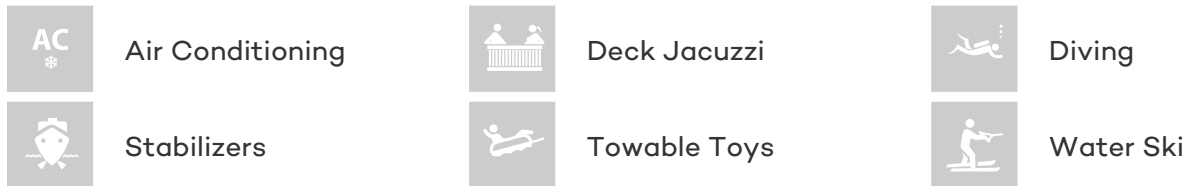

LADY BEATRICE

Yacht Charter Details for 'Lady Beatrice', the 30.12m Superyacht built by Princess

SPECIFICATIONS

LENGTH
30.12m / 99ft

BEAM DRAFT
7.06m / 23ft 1.93m / 6ft

YEAR
2013

CRUISING SPEED
23 Knots

ACCOMMODATION

GUESTS	CABINS	CREW
9	4	5

CABIN CONFIGURATION

1 Master	1 Vip
1 Double	1 Twin

CHARTER RATES

SUMMER
from
€59,000 / week + expenses

WINTER
from
€59,000 / week + expenses

Details correct as of 22 Mar, 2018

FOR MORE INFORMATION:

[CLICK HERE](#) 

or SCAN QR CODE

MORE PHOTOS, VIDEO OR INTERACTIVE DECK PLANS:

[CLICK HERE](#)

LADY BEATRICE YACHT CHARTER

Superyacht LADY BEATRICE was built in 2013 by Princess. She is a 30.12m / 99ft princess 85 motor yacht with exterior design by Princess and interior styling by . LADY BEATRICE offers accommodation for up to 9 guests in 4 cabins with additional room for her crew of 5. She features a variety of amenities to ensure comfortable charter vacations, including Air Conditioning, Deck Jacuzzi, Air Conditioning, Jacuzzi (on deck), Stabilizers at Anchor and At anchor Stabilizers. She also carries an impressive collection of toys as listed below.

LADY BEATRICE AMENITIES & TOYS

For a full up-to-date list of leisure facilities or amenities onboard Motor Yacht Lady Beatrice please contact your Yacht Charter Broker prior to booking your vacation. If there is a particular water toy that you would like, but it is not listed, then it may be possible to rent this equipment for you.