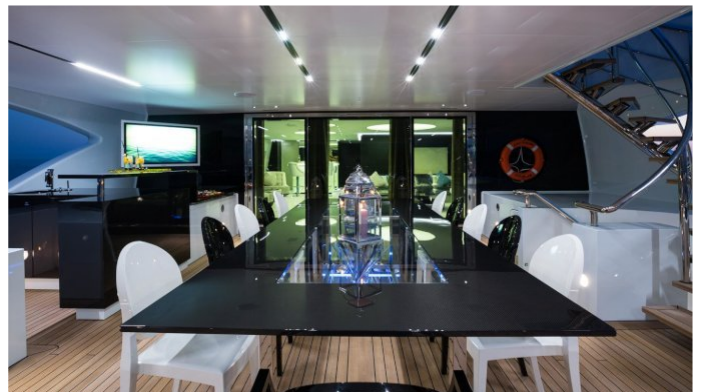

MORE PHOTOS, VIDEO OR INTERACTIVE DECK PLANS:

[CLICK HERE](#)