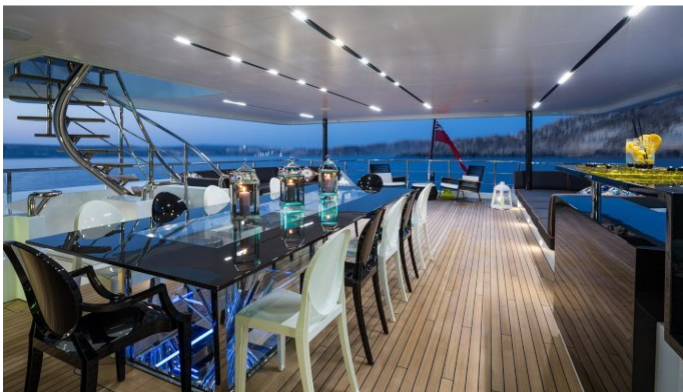

MORE PHOTOS, VIDEO OR INTERACTIVE DECK PLANS:

[CLICK HERE](#)

This document is not contractual. The yacht charters and their particulars displayed in the results above are displayed in good faith and whilst believed to be correct are not guaranteed. YachtCharterFleet.com does not warrant or assume any legal liability or responsibility for the accuracy, completeness, or usefulness of any information and/or images displayed. All information is subject to change without notice and is without warranty. Your preferred charter broker should provide you with yacht specifications, brochure and rates for your chosen dates during your charter yacht selection process. Starting prices are shown in a range of currencies for a one-week charter, unless otherwise indicated.