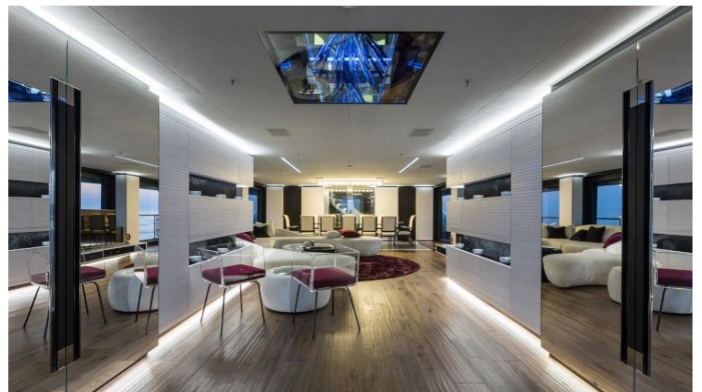

MORE PHOTOS, VIDEO OR INTERACTIVE DECK PLANS:

[CLICK HERE](#)

This document is not contractual. The yacht charters and their particulars displayed in the results above are displayed in good faith and whilst believed to be correct are not guaranteed. YachtCharterFleet.com does not warrant or assume any legal liability or responsibility for the accuracy, completeness, or usefulness of any information and/or images displayed. All information is subject to change without notice and is without warranty. Your preferred charter broker should provide you with yacht specifications, brochure and rates for your chosen dates during your charter yacht selection process. Starting prices are shown in a range of currencies for a one-week charter, unless otherwise indicated.