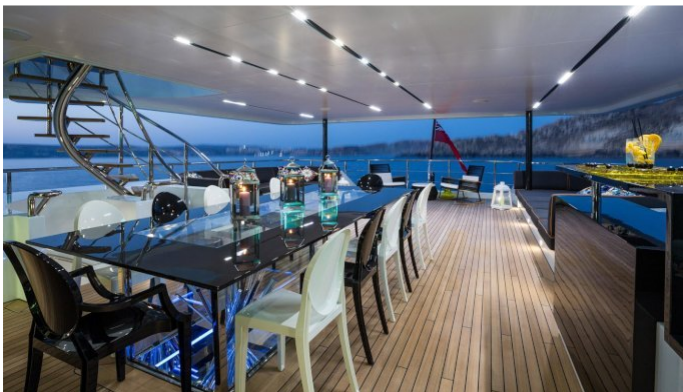

MORE PHOTOS, VIDEO OR INTERACTIVE DECK PLANS:

[CLICK HERE](#)