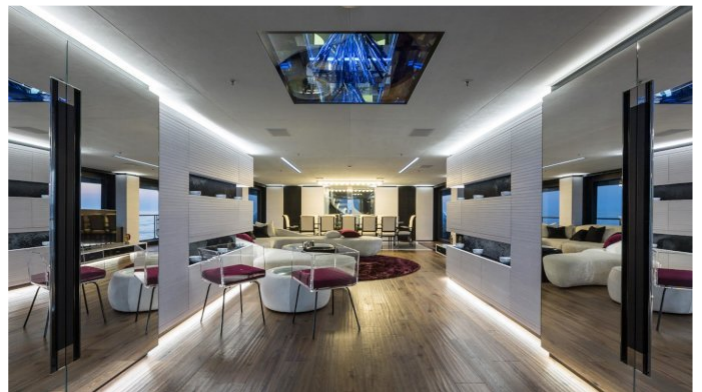

MORE PHOTOS, VIDEO OR INTERACTIVE DECK PLANS:

[CLICK HERE](#)