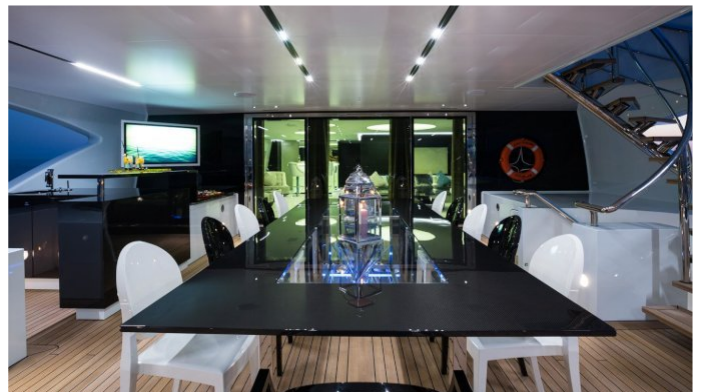

MORE PHOTOS, VIDEO OR INTERACTIVE DECK PLANS:

[CLICK HERE](#)

This document is not contractual. The yacht charters and their particulars displayed in the results above are displayed in good faith and whilst believed to be correct are not guaranteed. YachtCharterFleet.com does not warrant or assume any legal liability or responsibility for the accuracy, completeness, or usefulness of any information and/or images displayed. All information is subject to change without notice and is without warranty. Your preferred charter broker should provide you with yacht specifications, brochure and rates for your chosen dates during your charter yacht selection process. Starting prices are shown in a range of currencies for a one-week charter, unless otherwise indicated.