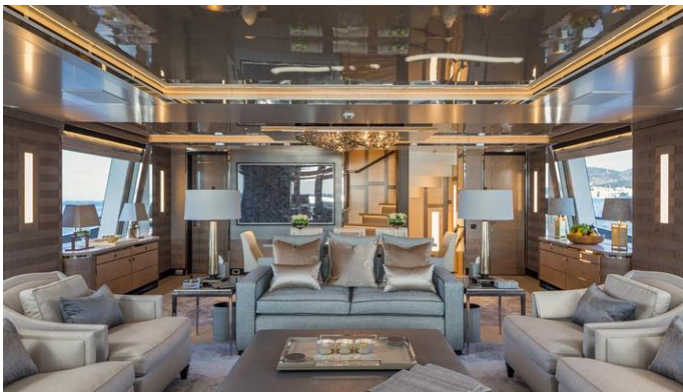

ACCOMMODATION

GUESTS CABINS CREW
12 7 9

CABIN CONFIGURATION

1 Master 1 VIP
1 Triple 2 Twin
1 Convertible

CHARTER RATES

WINTER
from
\$200,000 / week + expenses

Details correct as of 17 Jan, 2025

FOR MORE INFORMATION:

[CLICK HERE](#) 

or SCAN QR CODE

MORE PHOTOS, VIDEO OR INTERACTIVE DECK PLANS:

[CLICK HERE](#)

LADY VICTORIA YACHT CHARTER

Superyacht LADY VICTORIA was built in 2015 by Feadship. She is a 46.58m / 152'10 Custom motor yacht with exterior design by Dubois and interior styling by RWD . Lady Victoria offers accommodation for up to 12 guests in 7 cabins with additional room for her crew of 9. She features a variety of amenities to ensure comfortable charter vacations. She also carries an impressive collection of toys as listed below.

LADY VICTORIA AMENITIES & TOYS

 Outdoor Bar	 Owner Study	 Sun Deck
 Bow Thruster	 Underwater Lights	 Wi-Fi
 Video On-Demand	 Hydraulic Swim Platform	 At-Anchor Stabilizers
 Sunpads	 Deck Jacuzzi	 Air Conditioning
 Satellite TV		