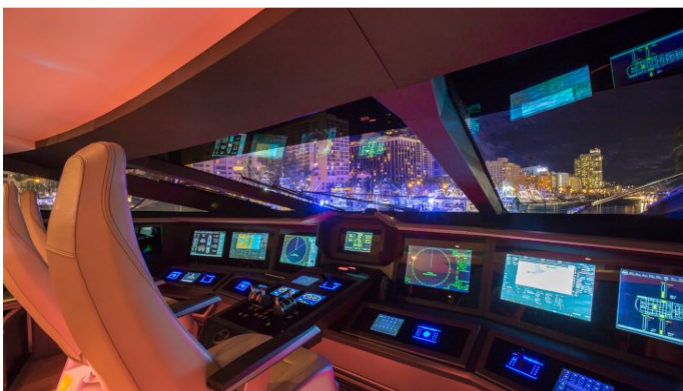

MORE PHOTOS, VIDEO OR INTERACTIVE DECK PLANS:

[CLICK HERE](#)

This document is not contractual. The yacht charters and their particulars displayed in the results above are displayed in good faith and whilst believed to be correct are not guaranteed. YachtCharterFleet.com does not warrant or assume any legal liability or responsibility for the accuracy, completeness, or usefulness of any information and/or images displayed. All information is subject to change without notice and is without warranty. Your preferred charter broker should provide you with yacht specifications, brochure and rates for your chosen dates during your charter yacht selection process. Starting prices are shown in a range of currencies for a one-week charter, unless otherwise indicated.