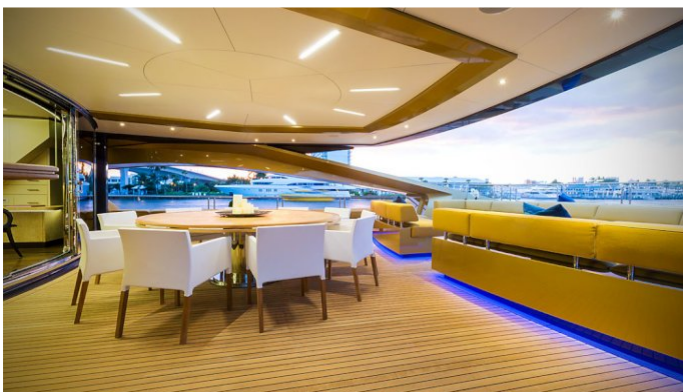

MORE PHOTOS, VIDEO OR INTERACTIVE DECK PLANS:

[CLICK HERE](#)

This document is not contractual. The yacht charters and their particulars displayed in the results above are displayed in good faith and whilst believed to be correct are not guaranteed. YachtCharterFleet.com does not warrant or assume any legal liability or responsibility for the accuracy, completeness, or usefulness of any information and/or images displayed. All information is subject to change without notice and is without warranty. Your preferred charter broker should provide you with yacht specifications, brochure and rates for your chosen dates during your charter yacht selection process. Starting prices are shown in a range of currencies for a one-week charter, unless otherwise indicated.