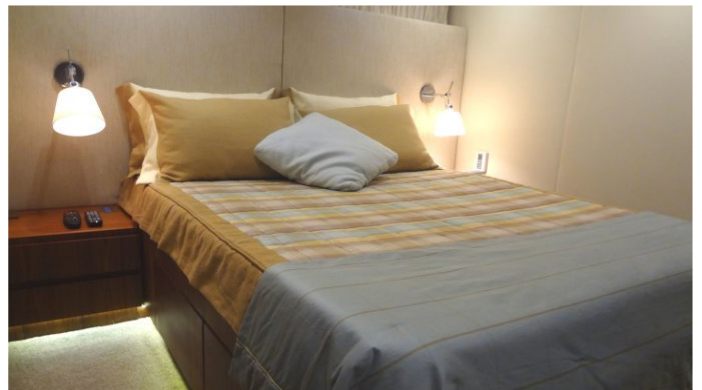

ACCOMMODATION

GUESTS	CABINS	CREW
8	4	3

CABIN CONFIGURATION

1 Master 1 Double
2 Twin

CHARTER RATES

Details correct as of 25 Sep, 2017

FOR MORE INFORMATION:

[CLICK HERE](#) 

or SCAN QR CODE

MORE PHOTOS, VIDEO OR INTERACTIVE DECK PLANS:

 [CLICK HERE](#)

VINTAGE YACHT CHARTER

Superyacht VINTAGE was built in 2010 by Costa Verde. She is a 28.04m / 92ft motor yacht with exterior design by and interior styling by . VINTAGE offers accommodation for up to 8 guests in 4 cabins with additional room for her crew of 3. She features a variety of amenities to ensure comfortable charter vacations, including At anchor Stabilizers, Air Conditioning, Air Conditioning, Stabilizers at Anchor and WiFi connection on board. She also carries an impressive collection of toys as listed below.