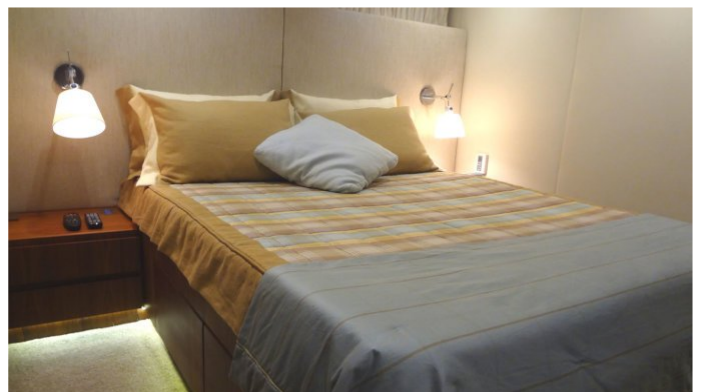

CRUISING SPEED
10 Knots

ACCOMMODATION

GUESTS	CABINS	CREW
8	4	3

CABIN CONFIGURATION

1 Master 1 Double
2 Twin

CHARTER RATES

Details correct as of 11 Dec, 2018

FOR MORE INFORMATION:

[CLICK HERE](#) 

or SCAN QR CODE

MORE PHOTOS, VIDEO OR INTERACTIVE DECK PLANS:

[CLICK HERE](#)

VINTAGE YACHT CHARTER

Superyacht VINTAGE was built in 2010 by Costa Verde. She is a 28.04m / 92ft motor yacht with exterior design by . VINTAGE offers accommodation for up to 8 guests in 4 cabins with additional room for her crew of 3. She features a variety of amenities to ensure comfortable charter vacations, including Air Conditioning, Stabilizers at Anchor and WiFi connection on board. She also carries an impressive collection of toys as listed below.