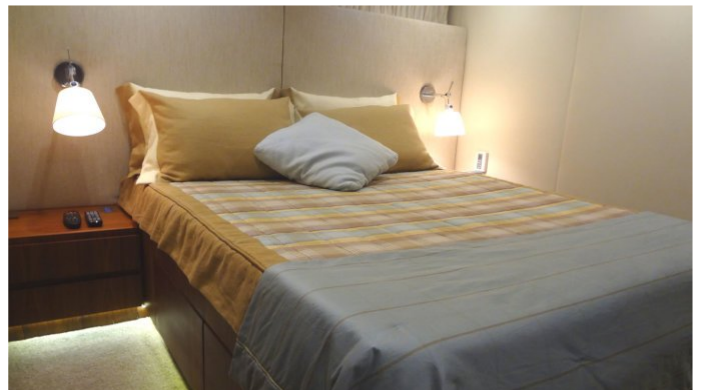

CRUISING SPEED
10 Knots

ACCOMMODATION

GUESTS	CABINS	CREW
8	4	3

CABIN CONFIGURATION
1 Master 1 Double
2 Twin

CHARTER RATES

Details correct as of 22 Jul, 2017

FOR MORE INFORMATION:

[CLICK HERE](#) 

or SCAN QR CODE

MORE PHOTOS, VIDEO OR INTERACTIVE DECK PLANS:

 [CLICK HERE](#)

VINTAGE YACHT CHARTER

Superyacht VINTAGE was built in 2010 by Costa Verde. She is a 28.04m / 92ft motor yacht with exterior design by and interior styling by . VINTAGE offers accommodation for up to 8 guests in 4 cabins with additional room for her crew of 3. She features a variety of amenities to ensure comfortable charter vacations, including At anchor Stabilizers, Air Conditioning, Air Conditioning, Stabilizers at Anchor and WiFi connection on board. She also carries an impressive collection of toys as listed below.