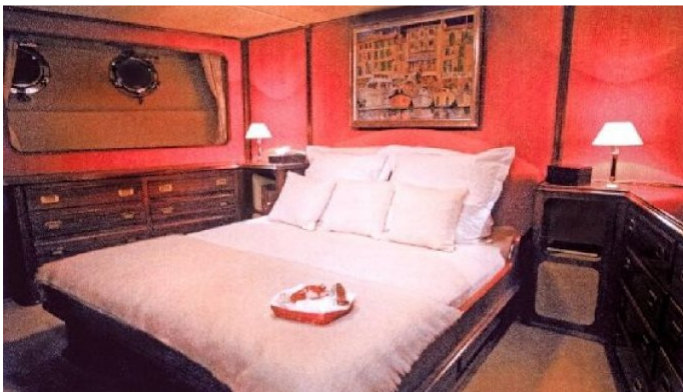

GUESTS	CABINS	CREW
6	4	3

CABIN CONFIGURATION
1 Master 1 Vip
1 Twin

CHARTER RATES

SUMMER
from
\$35,000 / week + expenses

WINTER
from
\$35,000 / week + expenses

Details correct as of 17 Aug, 2018

FOR MORE INFORMATION:

[CLICK HERE](#) 

or SCAN QR CODE

MORE PHOTOS, VIDEO OR INTERACTIVE DECK PLANS:

[CLICK HERE](#)

LAIKA YACHT CHARTER

Superyacht LAIKA was built in 1973 by Benetti. She is a 25.6m / 84ft motor yacht with exterior design by . LAIKA offers accommodation for up to 6 guests in 4 cabins with additional room for her crew of 3. She features a variety of amenities to ensure comfortable charter vacations, including Air Conditioning and WiFi connection on board. She also carries an impressive collection of toys as listed below.