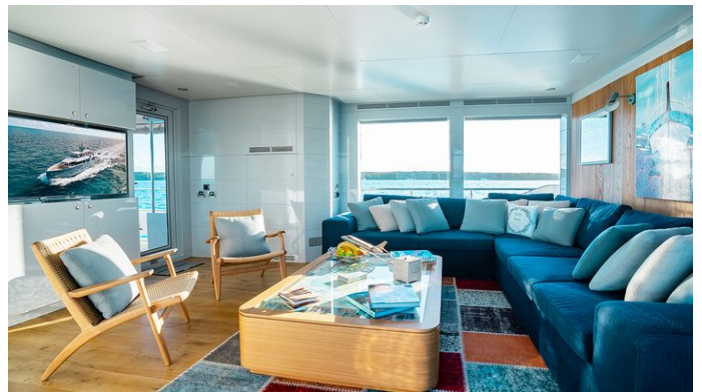

MORE PHOTOS, VIDEO OR INTERACTIVE DECK PLANS: