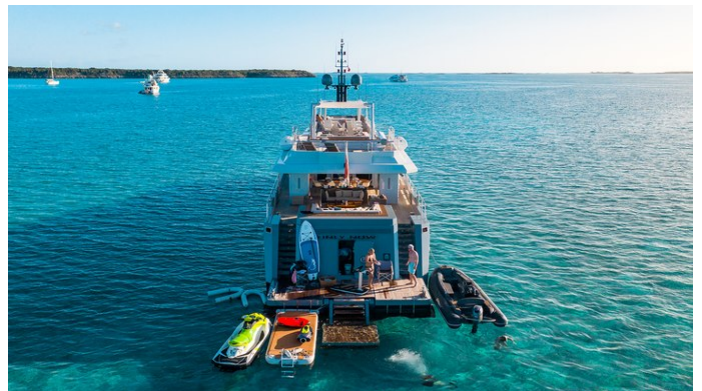

MORE PHOTOS, VIDEO OR INTERACTIVE DECK PLANS: