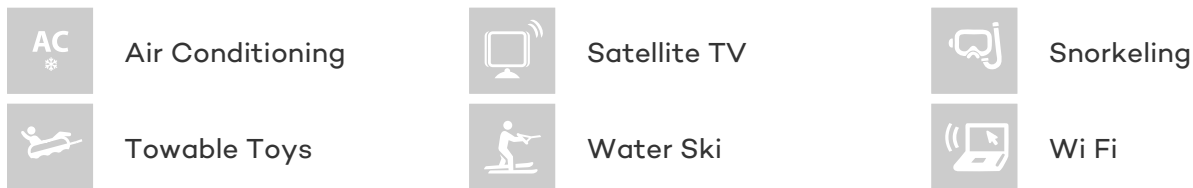

LADY CAROLA YACHT CHARTER

Superyacht LADY CAROLA was built in 2007 by De Birs Yachts. She is a 26m / 85ft motor yacht with exterior design by and interior styling by H2 Yacht Design. LADY CAROLA offers accommodation for up to 8 guests in 4 cabins with additional room for her crew of 3. She features a variety of amenities to ensure comfortable charter vacations, including Air Conditioning and WiFi connection on board. She also carries an impressive collection of toys as listed below.

LADY CAROLA AMENITIES & TOYS

For a full up-to-date list of leisure facilities or amenities onboard Motor Yacht Lady Carola please contact your Yacht Charter Broker prior to booking your vacation. If there is a particular water toy that you would like, but it is not listed, then it may be possible to rent this equipment for you.

MORE TENDERS, TOYS & YACHT AMMENITIES INFO:

[CLICK HERE](#)

CHARTER LADY CAROLA

If you are interested in chartering LADY CAROLA please contact your yacht charter broker for more information about booking a luxury charter vacation on board this De Birs Yachts superyacht .