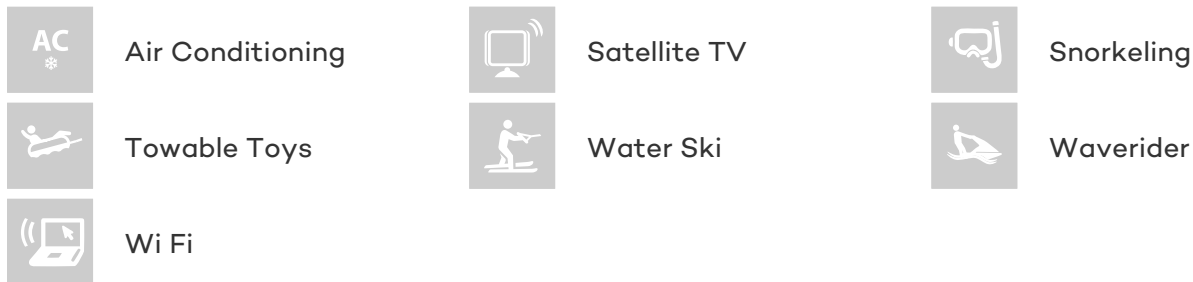

CRUISING SPEED
24 Knots

ACCOMMODATION

GUESTS	CABINS	CREW
9	4	5

CABIN CONFIGURATION

1 Master	1 Vip
1 Double	1 Twin
1 Pullman	

CHARTER RATES

Details correct as of 26 May, 2017

FOR MORE INFORMATION:

[CLICK HERE](#) 

or SCAN QR CODE

MORE PHOTOS, VIDEO OR INTERACTIVE DECK PLANS:

[CLICK HERE](#)

SANTA ELENA YACHT CHARTER

Superyacht SANTA ELENA was built in 2008 by Posillipo. She is a 26m / 85ft motor yacht with exterior design by and interior styling by . SANTA ELENA offers accommodation for up to 9 guests in 4 cabins with additional room for her crew of 5. She features a variety of amenities to ensure comfortable charter vacations, including Air Conditioning, Air Conditioning and WiFi connection on board. She also carries an impressive collection of toys as listed below.

SANTA ELENA AMENITIES & TOYS

For a full up-to-date list of leisure facilities or amenities onboard Motor Yacht Santa Elena please contact your Yacht Charter Broker prior to booking your vacation. If there is a particular water toy that you would like, but it is not listed, then it may be possible to rent this equipment for you.