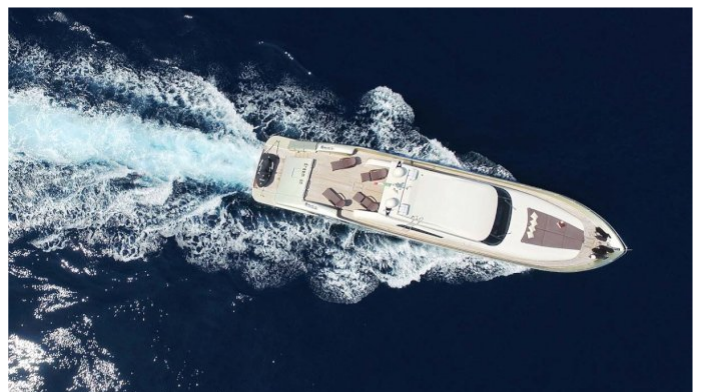

YachtCharterFleet

THE SMARTEST WAY TO SEARCH

DREAM ON

Yacht Charter Details for 'Dream On', the 27.7m Superyacht built by Tecnomar

SPECIFICATIONS

LENGTH
27.7m / 91ft

BEAM DRAFT
6.32m / 21ft 1.47m / 5ft

YEAR REFIT
2007 2015

Details correct as of 15 Aug, 2018

FOR MORE INFORMATION:

[CLICK HERE](#) 

or SCAN QR CODE

MORE PHOTOS, VIDEO OR INTERACTIVE DECK PLANS:

[CLICK HERE](#)

DREAM ON YACHT CHARTER

Superyacht DREAM ON was built in 2007 by Tecnomar. She is a 27.7m / 91ft Velvet 27 motor yacht with exterior design by . DREAM ON offers accommodation for up to 6 guests in 3 cabins with additional room for her crew of 3. She features a variety of amenities to ensure comfortable charter vacations, including WiFi connection on board. She also carries an impressive collection of toys as listed below.

DREAM ON AMENITIES & TOYS

For a full up-to-date list of leisure facilities or amenities onboard Motor Yacht Dream On please contact your Yacht Charter Broker prior to booking your vacation. If there is a particular water toy that you would like, but it is not listed, then it may be possible to rent this equipment for you.