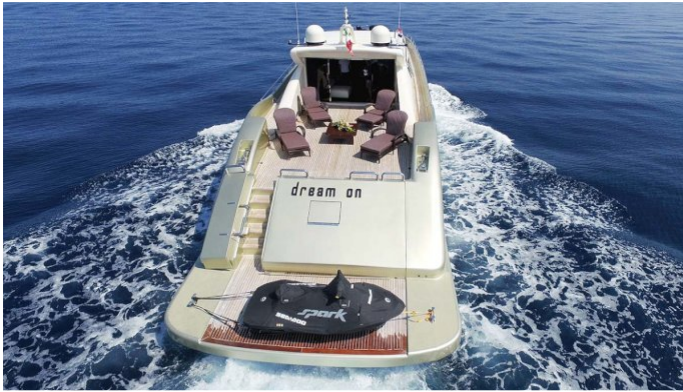

MORE PHOTOS, VIDEO OR INTERACTIVE DECK PLANS:

[CLICK HERE](#)