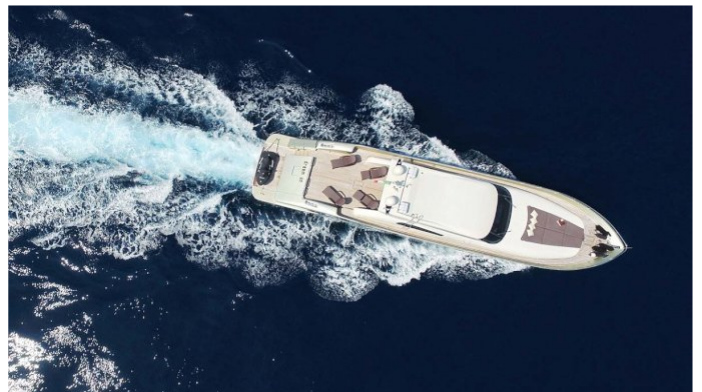

DREAM ON

Yacht Charter Details for 'Dream On', the 27.7m Superyacht built by Tecnomar

SPECIFICATIONS

LENGTH
27.7m / 91ft

BEAM DRAFT
6.32m / 21ft 1.47m / 5ft

YEAR REFIT
2007 2015

CRUISING SPEED
34 Knots

ACCOMMODATION

FOR MORE INFORMATION:

[CLICK HERE](#) 

or SCAN QR CODE

MORE PHOTOS, VIDEO OR INTERACTIVE DECK PLANS:

[CLICK HERE](#)

DREAM ON YACHT CHARTER

Superyacht DREAM ON was built in 2007 by Tecnomar. She is a 27.7m / 91ft velvet 27 motor yacht with exterior design by and interior styling by . DREAM ON offers accommodation for up to 6 guests in 3 cabins with additional room for her crew of 3. She features a variety of amenities to ensure comfortable charter vacations, including WiFi connection on board. She also carries an impressive collection of toys as listed below.