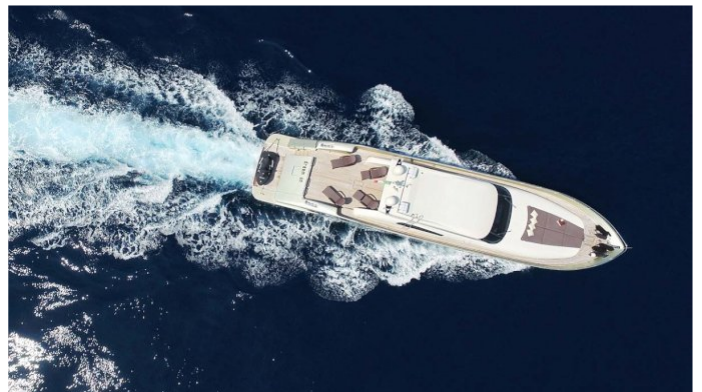

MORE PHOTOS, VIDEO OR INTERACTIVE DECK PLANS:

[CLICK HERE](#)