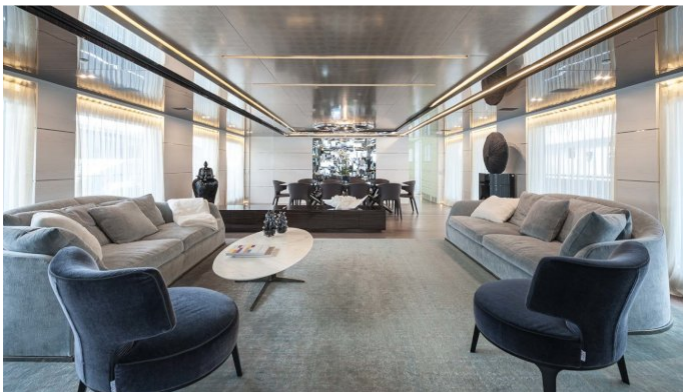

MORE PHOTOS, VIDEO OR INTERACTIVE DECK PLANS:

[CLICK HERE](#)

This document is not contractual. The yacht charters and their particulars displayed in the results above are displayed in good faith and whilst believed to be correct are not guaranteed. YachtCharterFleet.com does not warrant or assume any legal liability or responsibility for the accuracy, completeness, or usefulness of any information and/or images displayed. All information is subject to change without notice and is without warranty. Your preferred charter broker should provide you with yacht specifications, brochure and rates for your chosen dates during your charter yacht selection process. Starting prices are shown in a range of currencies for a one-week charter, unless otherwise indicated.