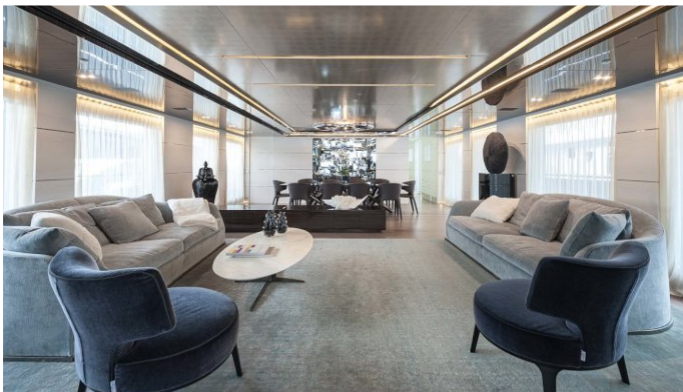

ENTOURAGE YACHT CHARTER

Superyacht ENTOURAGE was built in 2014 by Tecnomar. She is a 46.26m / 152ft motor yacht with exterior design by Luca Dini Design and interior styling by Admiral Yachts. ENTOURAGE offers accommodation for up to 12 guests in 5 cabins with additional room for her crew of 9. She features a variety of amenities to ensure comfortable charter vacations, including Air Conditioning, WiFi connection on board, Deck Jacuzzi, Gym/exercise equipment, Stabilisers underway and Stabilizers at Anchor. She also carries an impressive collection of toys as listed below.

ENTOURAGE AMENITIES & TOYS

 AC	Air Conditioning		Beach Club		Deck Jacuzzi
	Gym		Ipod Docking		Satellite TV
	Stabilizers		Video-on-demand		Wi Fi

For a full up-to-date list of leisure facilities or amenities onboard Motor Yacht Entourage please contact your Yacht Charter Broker prior to booking your vacation. If there is a particular water toy that you would like, but it is not listed, then it may be possible to rent this equipment for you.