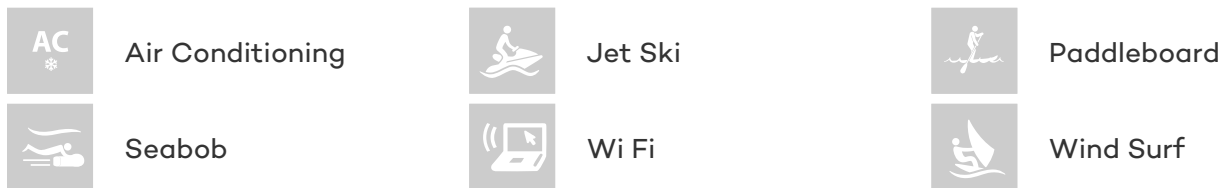

SOLE DI MARE YACHT CHARTER

Superyacht SOLE DI MARE was built in 2000 by Baglietto. She is a 36m / 118ft motor yacht with exterior design by Mondo Marine and interior styling by Aldo Cichero. SOLE DI MARE offers accommodation for up to 12 guests in 6 cabins with additional room for her crew of 7. She features a variety of amenities to ensure comfortable charter vacations, including Air Conditioning and WiFi connection on board. She also carries an impressive collection of toys as listed below.

SOLE DI MARE AMENITIES & TOYS

For a full up-to-date list of leisure facilities or amenities onboard Motor Yacht Sole Di Mare please contact your Yacht Charter Broker prior to booking your vacation. If there is a particular water toy that you would like, but it is not listed, then it may be possible to rent this equipment for you.

MORE TENDERS, TOYS & YACHT AMMENITIES INFO:

[CLICK HERE](#)

CHARTER SOLE DI MARE

If you are interested in chartering SOLE DI MARE please contact your yacht charter broker for more information about booking a luxury charter vacation on board this Baglietto superyacht .