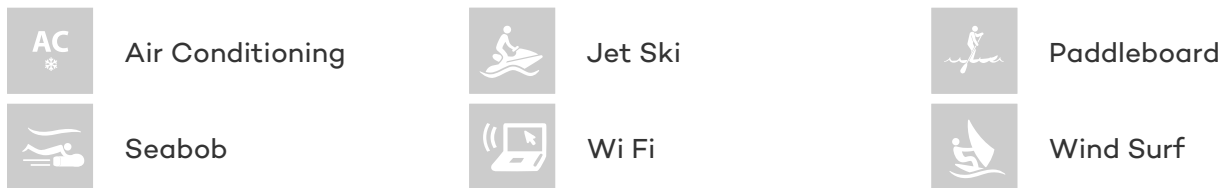

SOLE DI MARE YACHT CHARTER

Superyacht SOLE DI MARE was built in 2000 by Baglietto. She is a 36m / 118ft motor yacht with exterior design by Mondo Marine and interior styling by Aldo Cichero. SOLE DI MARE offers accommodation for up to 12 guests in 6 cabins with additional room for her crew of 7. She features a variety of amenities to ensure comfortable charter vacations, including Air Conditioning and WiFi connection on board. She also carries an impressive collection of toys as listed below.

SOLE DI MARE AMENITIES & TOYS

For a full up-to-date list of leisure facilities or amenities onboard Motor Yacht Sole Di Mare please contact your Yacht Charter Broker prior to booking your vacation. If there is a particular water toy that you would like, but it is not listed, then it may be possible to rent this equipment for you.

MORE TENDERS, TOYS & YACHT AMMENITIES INFO:

[CLICK HERE](#)

CHARTER SOLE DI MARE

If you are interested in chartering SOLE DI MARE please contact your yacht charter broker for more information about booking a luxury charter vacation on board this Baglietto superyacht .