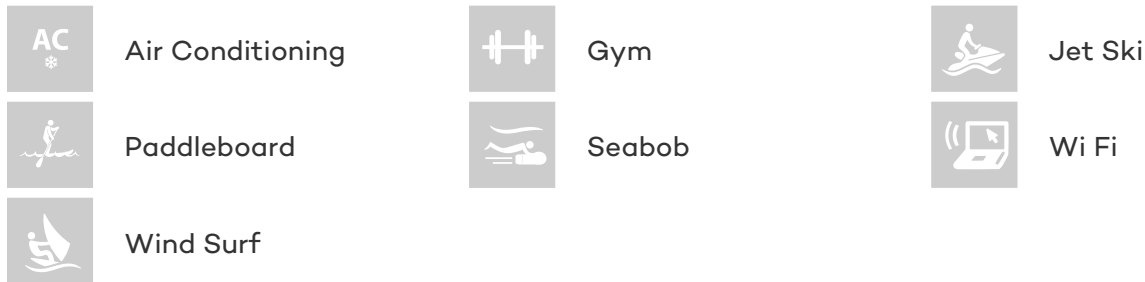

[CLICK HERE](#) 

or SCAN QR CODE

MORE PHOTOS, VIDEO OR INTERACTIVE DECK PLANS:

[CLICK HERE](#)

SOLE DI MARE YACHT CHARTER

Superyacht SOLE DI MARE was built in 2000 by Baglietto. She is a 36m / 118ft motor yacht with exterior design by Mondo Marine and interior styling by Aldo Cichero. SOLE DI MARE offers accommodation for up to 12 guests in 6 cabins with additional room for her crew of 7. She features a variety of amenities to ensure comfortable charter vacations, including Air Conditioning, WiFi connection on board and Gym. She also carries an impressive collection of toys as listed below.

SOLE DI MARE AMENITIES & TOYS

For a full up-to-date list of leisure facilities or amenities onboard Motor Yacht Sole Di Mare please contact your Yacht Charter Broker prior to booking your vacation. If there is a particular water toy that you would like, but it is not listed, then it may be possible to rent this equipment for you.