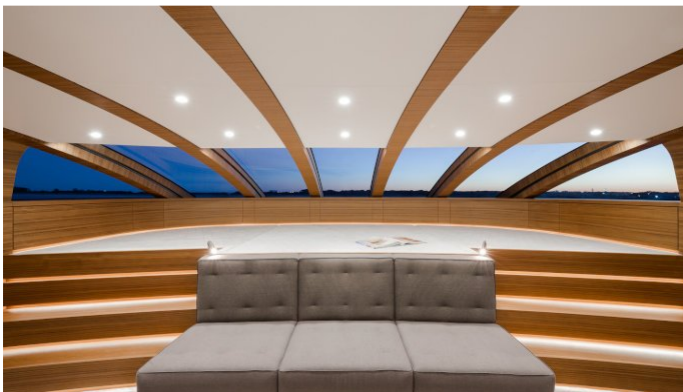

MORE PHOTOS, VIDEO OR INTERACTIVE DECK PLANS:

[CLICK HERE](#)

This document is not contractual. The yacht charters and their particulars displayed in the results above are displayed in good faith and whilst believed to be correct are not guaranteed. YachtCharterFleet.com does not warrant or assume any legal liability or responsibility for the accuracy, completeness, or usefulness of any information and/or images displayed. All information is subject to change without notice and is without warranty. Your preferred charter broker should provide you with yacht specifications, brochure and rates for your chosen dates during your charter yacht selection process. Starting prices are shown in a range of currencies for a one-week charter, unless otherwise indicated.