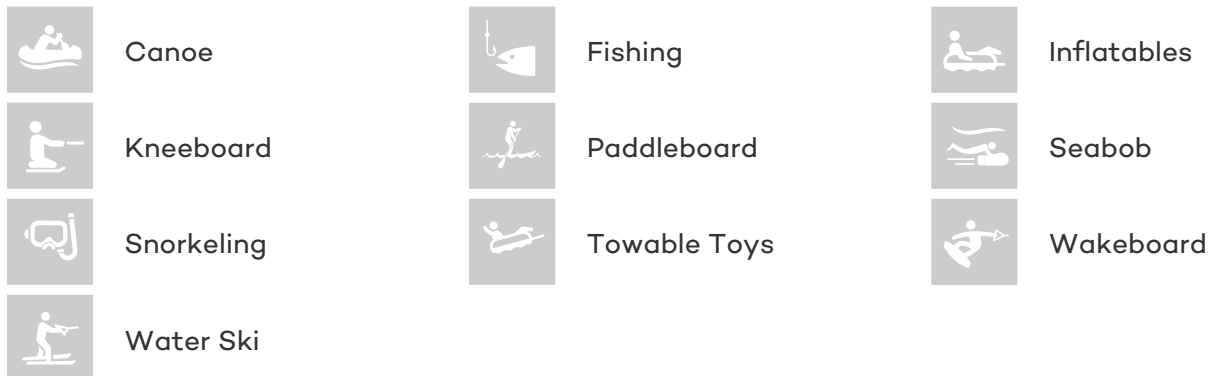

### CHARTER RATES

Details correct as of 17 Aug, 2018

FOR MORE INFORMATION:

[CLICK HERE](#) 

or SCAN QR CODE

MORE PHOTOS, VIDEO OR INTERACTIVE DECK PLANS:

 [CLICK HERE](#)

## SEA LION II YACHT CHARTER

Superyacht SEA LION II was built in 2006 by Custom Line. She is a 29.7m / 97ft Custom Line 97' motor yacht with exterior design by Zuccon and interior styling by Zuccon. SEA LION II offers accommodation for up to 12 guests in 5 cabins with additional room for her crew of 6. She features a variety of amenities to ensure comfortable charter vacations, including . She also carries an impressive collection of toys as listed below.

## SEA LION II AMENITIES & TOYS

For a full up-to-date list of leisure facilities or amenities onboard Motor Yacht Sea Lion II please contact your Yacht Charter Broker prior to booking your vacation. If there is a particular water toy that you would like, but it is not listed, then it may be possible to rent this equipment for you.