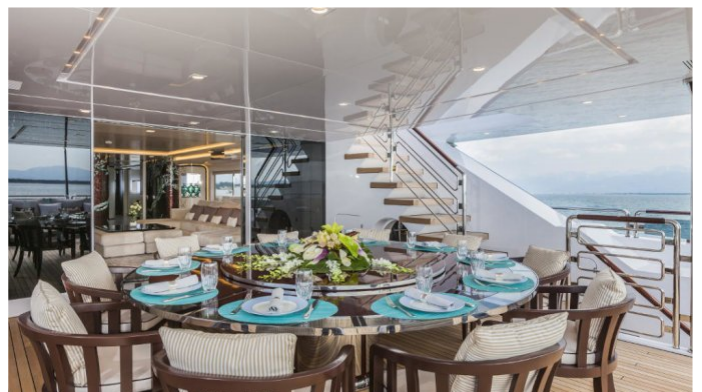

MORE PHOTOS, VIDEO OR INTERACTIVE DECK PLANS:

[CLICK HERE](#)

This document is not contractual. The yacht charters and their particulars displayed in the results above are displayed in good faith and whilst believed to be correct are not guaranteed. YachtCharterFleet.com does not warrant or assume any legal liability or responsibility for the accuracy, completeness, or usefulness of any information and/or images displayed. All information is subject to change without notice and is without warranty. Your preferred charter broker should provide you with yacht specifications, brochure and rates for your chosen dates during your charter yacht selection process. Starting prices are shown in a range of currencies for a one-week charter, unless otherwise indicated.