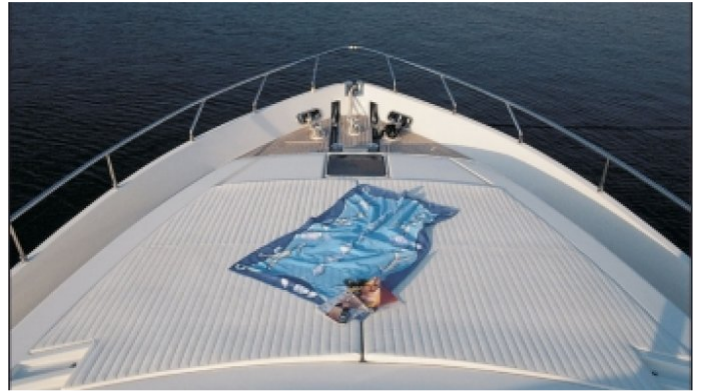

GEEPEE

Yacht Charter Details for 'Geepee', the 24.4m Superyacht built by Ferretti

SPECIFICATIONS

LENGTH
24.4m / 80ft

BEAM DRAFT
6m / 20ft 1.5m / 5ft

YEAR REFIT
2001 2014

CRUISING SPEED
24 Knots

ACCOMMODATION

[CLICK HERE](#) 

or SCAN QR CODE

MORE PHOTOS, VIDEO OR INTERACTIVE DECK PLANS:

[CLICK HERE](#)

GEEPEE YACHT CHARTER

Superyacht GEEPEE was built in 2001 by Ferretti. She is a 24.4m / 80ft Ferretti 80 motor yacht with exterior design by . GEEPEE offers accommodation for up to 10 guests in 4 cabins with additional room for her crew of 5. She features a variety of amenities to ensure comfortable charter vacations, including Air Conditioning and WiFi connection on board. She also carries an impressive collection of toys as listed below.

GEEPEE AMENITIES & TOYS

	Air Conditioning		Bikes		Fishing
	Kayaking		Sea Scooter		Snorkeling
	Stabilizers		Towable Toys		Water Ski
	Wi Fi				

For a full up-to-date list of leisure facilities or amenities onboard Motor Yacht Geeepee please contact your Yacht Charter Broker prior to booking your vacation. If there is a particular water toy that you would like, but it is not listed, then it may be possible to rent this equipment for you.