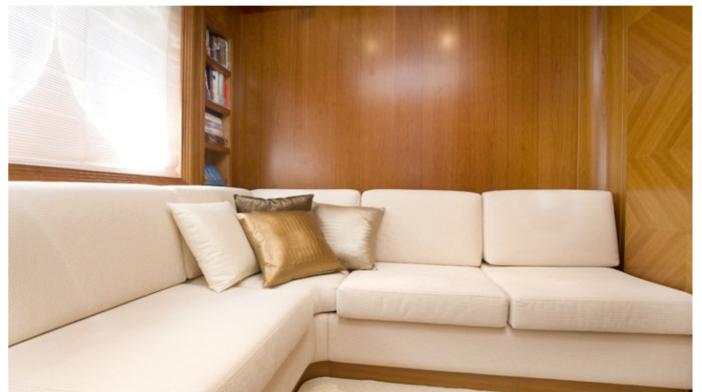

MORE PHOTOS, VIDEO OR INTERACTIVE DECK PLANS:

[CLICK HERE](#)

This document is not contractual. The yacht charters and their particulars displayed in the results above are displayed in good faith and whilst believed to be correct are not guaranteed. YachtCharterFleet.com does not warrant or assume any legal liability or responsibility for the accuracy, completeness, or usefulness of any information and/or images displayed. All information is subject to change without notice and is without warranty. Your preferred charter broker should provide you with yacht specifications, brochure and rates for your chosen dates during your charter yacht selection process. Starting prices are shown in a range of currencies for a one-week charter, unless otherwise indicated.