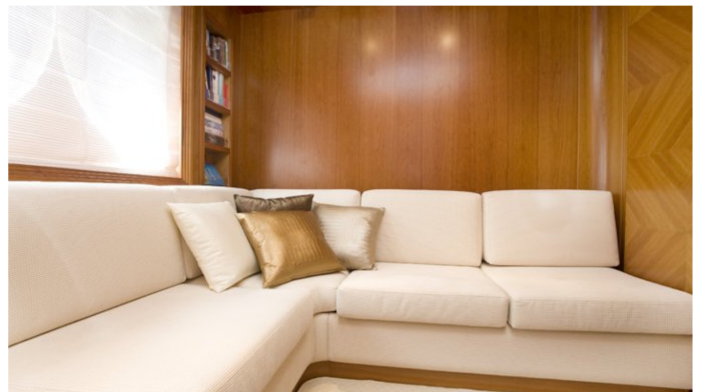

YEAR **REFIT**
2007 0

CRUISING SPEED
32 Knots

ACCOMMODATION

GUESTS	CABINS	CREW
9	5	3

CABIN CONFIGURATION

1 Master	1 Vip
2 Twin	1 Pullman

CHARTER RATES

Details correct as of 27 Jun, 2017

FOR MORE INFORMATION:

[CLICK HERE](#) 

or SCAN QR CODE

MORE PHOTOS, VIDEO OR INTERACTIVE DECK PLANS:

[CLICK HERE](#)

YUMI YACHT CHARTER

Superyacht YUMI was built in 2007 by Spertini Alalunga. She is a 26.10m / 86ft motor yacht with exterior design by and interior styling by . YUMI offers accommodation for up to 9 guests in 5 cabins with additional room for her crew of 3. She features a variety of amenities to ensure comfortable charter vacations, including Air Conditioning, WiFi connection on board and Air Conditioning. She also carries an impressive collection of toys as listed below.