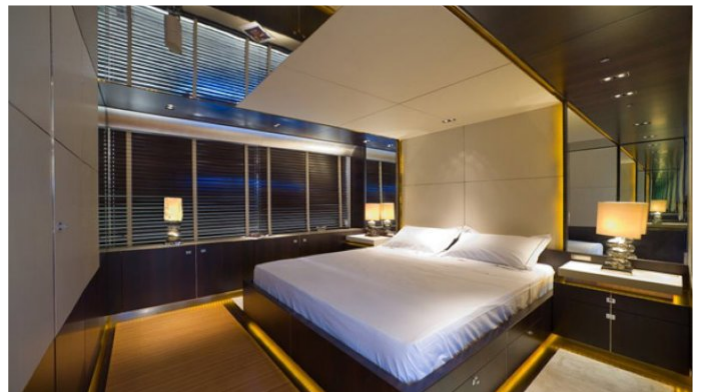

MORE PHOTOS, VIDEO OR INTERACTIVE DECK PLANS:

[CLICK HERE](#)

This document is not contractual. The yacht charters and their particulars displayed in the results above are displayed in good faith and whilst believed to be correct are not guaranteed. YachtCharterFleet.com does not warrant or assume any legal liability or responsibility for the accuracy, completeness, or usefulness of any information and/or images displayed. All information is subject to change without notice and is without warranty. Your preferred charter broker should provide you with yacht specifications, brochure and rates for your chosen dates during your charter yacht selection process. Starting prices are shown in a range of currencies for a one-week charter, unless otherwise indicated.