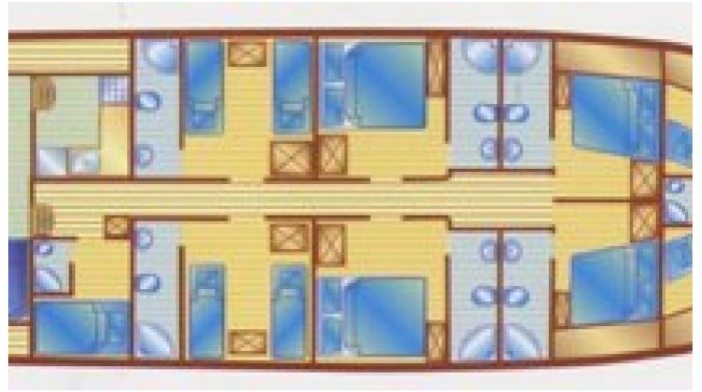

MORE PHOTOS, VIDEO OR INTERACTIVE DECK PLANS:

[CLICK HERE](#)