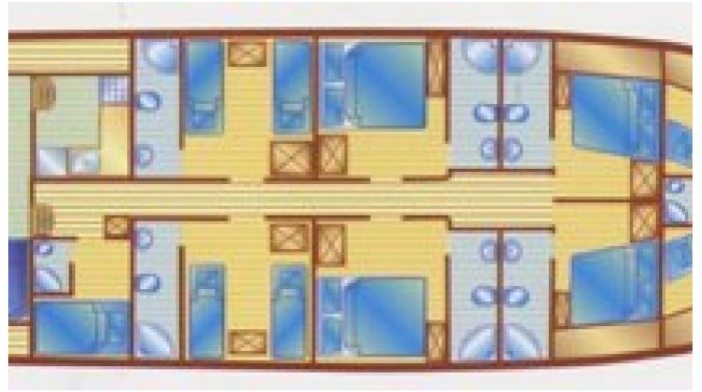

FATMA KRISTINA

Yacht Charter Details for 'Fatma Kristina', the 30m Superyacht built by Custom

SPECIFICATIONS

LENGTH
30m / 98ft

BEAM
7.2m / 24ft

DRAFT
3m / 10ft

YEAR
2002

REFIT
0

CRUISING SPEED
12 Knots

ACCOMMODATION

GUESTS	CABINS	CREW
12	6	3

CABIN CONFIGURATION

1 Master	1 Vip
2 Double	2 Twin

CHARTER RATES

Details correct as of 20 Oct, 2017

FOR MORE INFORMATION:

[CLICK HERE](#) 

or SCAN QR CODE

MORE PHOTOS, VIDEO OR INTERACTIVE DECK PLANS:

[CLICK HERE](#)

FATMA KRISTINA YACHT CHARTER

Superyacht FATMA KRISTINA was built in 2002 by Custom. She is a 30m / 98ft custom sail yacht with exterior design by and interior styling by . FATMA KRISTINA offers accommodation for up to 12 guests in 6 cabins with additional room for her crew of 3. She features a variety of amenities to ensure comfortable charter vacations, including Air Conditioning and Air Conditioning. She also carries an impressive collection of toys as listed below.