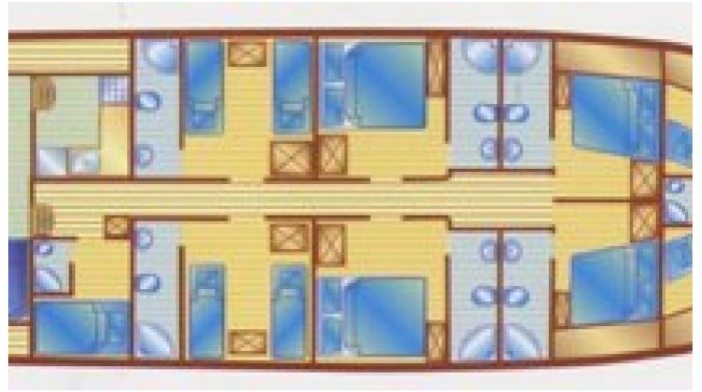

FATMA KRISTINA

Yacht Charter Details for 'Fatma Kristina', the 30m Superyacht built by Custom

SPECIFICATIONS

LENGTH
30m / 98ft

BEAM
7.2m / 24ft

DRAFT
3m / 10ft

YEAR
2002

REFIT
0

CRUISING SPEED
12 Knots

ACCOMMODATION

GUESTS CABINS CREW

12 6 3

CABIN CONFIGURATION

1 Master 1 Vip
2 Double 2 Twin

CHARTER RATES

Details correct as of 27 Jun, 2017

FOR MORE INFORMATION:

[CLICK HERE](#) 

or SCAN QR CODE

MORE PHOTOS, VIDEO OR INTERACTIVE DECK PLANS:

[CLICK HERE](#)

FATMA KRISTINA YACHT CHARTER

Superyacht FATMA KRISTINA was built in 2002 by Custom. She is a 30m / 98ft custom sail yacht with exterior design by and interior styling by . FATMA KRISTINA offers accommodation for up to 12 guests in 6 cabins with additional room for her crew of 3. She features a variety of amenities to ensure comfortable charter vacations, including Air Conditioning and Air Conditioning. She also carries an impressive collection of toys as listed below.