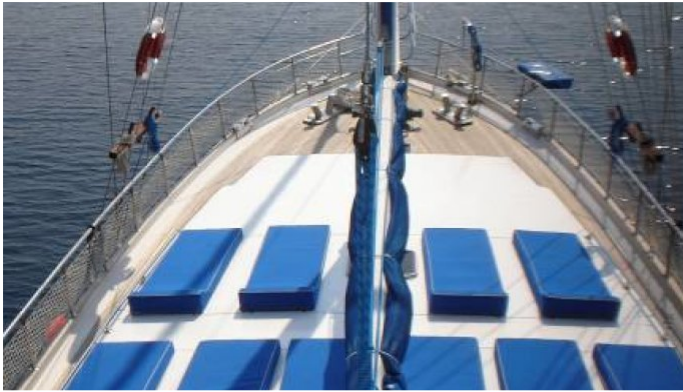

ANDJEO

Yacht Charter Details for 'Andjeo', the 27m Superyacht built by Custom

SPECIFICATIONS

LENGTH

27m / 89ft

BEAM

6.3m / 21ft

DRAFT

MORE PHOTOS, VIDEO OR INTERACTIVE DECK PLANS:

[CLICK HERE](#)

ANDJEO YACHT CHARTER

Superyacht ANDJEO was built in 2000 by Custom. She is a 27m / 89ft motor/sailer yacht with exterior design by . ANDJEO offers accommodation for up to guests in cabins with additional room for her crew of . She features a variety of amenities to ensure comfortable charter vacations, including . She also carries an impressive collection of toys as listed below.

ANDJEO AMENITIES & TOYS

For a full up-to-date list of leisure facilities or amenities onboard Motor/Sailer Yacht Andjeo please contact your Yacht Charter Broker prior to booking your vacation. If there is a particular water toy that you would like, but it is not listed, then it may be possible to rent this equipment for you.