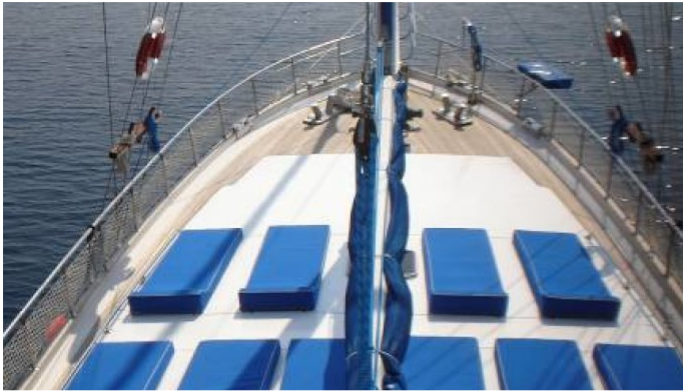

MORE PHOTOS, VIDEO OR INTERACTIVE DECK PLANS:

[CLICK HERE](#)