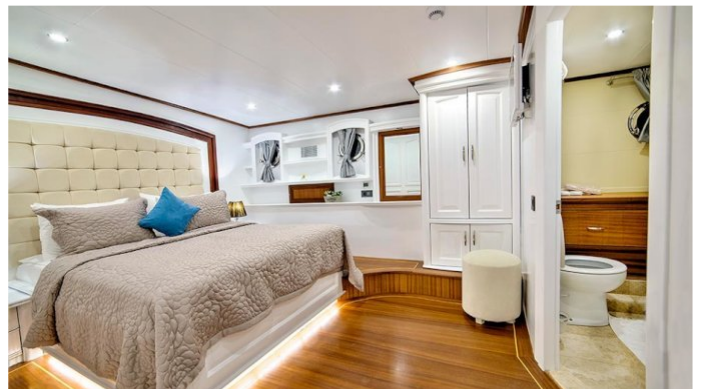

MORE PHOTOS, VIDEO OR INTERACTIVE DECK PLANS:

[CLICK HERE](#)

This document is not contractual. The yacht charters and their particulars displayed in the results above are displayed in good faith and whilst believed to be correct are not guaranteed. YachtCharterFleet.com does not warrant or assume any legal liability or responsibility for the accuracy, completeness, or usefulness of any information and/or images displayed. All information is subject to change without notice and is without warranty. Your preferred charter broker should provide you with yacht specifications, brochure and rates for your chosen dates during your charter yacht selection process. Starting prices are shown in a range of currencies for a one-week charter, unless otherwise indicated.