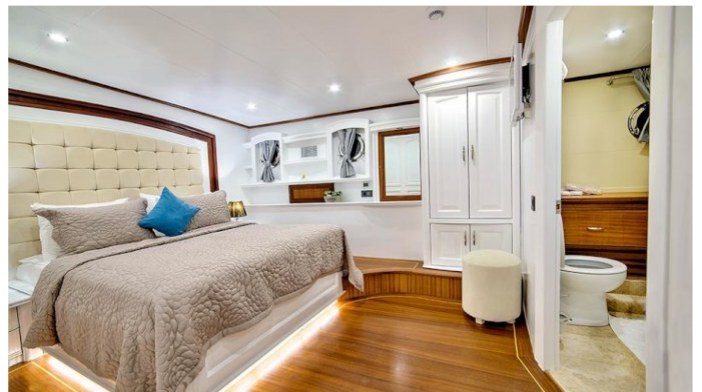

ACCOMMODATION

GUESTS CABINS CREW
12 6 7

CABIN CONFIGURATION
2 Master 4 Double

CHARTER RATES

SUMMER
from
€28,000 / week + expenses

WINTER
from
€28,000 / week + expenses

Details correct as of 17 Aug, 2018

FOR MORE INFORMATION:

[CLICK HERE](#) 

or SCAN QR CODE

MORE PHOTOS, VIDEO OR INTERACTIVE DECK PLANS:

 [CLICK HERE](#)

BELLAMARE YACHT CHARTER

Superyacht BELLAMARE was built in 2008 by Bozburun Shipyard. She is a 38m / 125ft Custom motor/sailer yacht with exterior design by . BELLAMARE offers accommodation for up to 12 guests in 6 cabins with additional room for her crew of 7. She features a variety of amenities to ensure comfortable charter vacations, including Air Conditioning, WiFi connection on board and Deck Jacuzzi. She also carries an impressive collection of toys as listed below.

BELLAMARE AMENITIES & TOYS

	Air Conditioning		Deck Jacuzzi		Jet Ski
	Snorkeling		Towable Toys		Wakeboard
	Water Ski		Wi Fi		

For a full up-to-date list of leisure facilities or amenities onboard Motor/Sailer Yacht Bellamare please contact your Yacht Charter Broker prior to booking your vacation. If there is a particular water toy that you would like, but it is not listed, then it may be possible to rent this equipment for you.