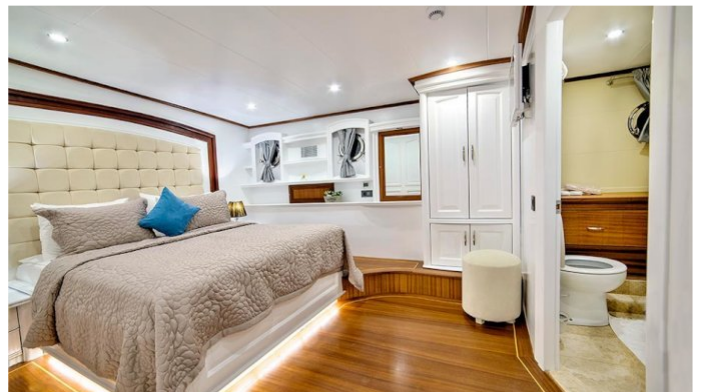

ACCOMMODATION

GUESTS CABINS CREW
12 6 7

CABIN CONFIGURATION
2 Master 4 Double

CHARTER RATES

SUMMER
from
€28,000 / week + expenses

WINTER
from
€28,000 / week + expenses

Details correct as of 25 Jun, 2018

FOR MORE INFORMATION:

[CLICK HERE](#) 

or SCAN QR CODE

MORE PHOTOS, VIDEO OR INTERACTIVE DECK PLANS:

[CLICK HERE](#)

BELLAMARE YACHT CHARTER

Superyacht BELLAMARE was built in 2008 by Bozburun Shipyard. She is a 38m / 125ft custom motor/sailer yacht with exterior design by and interior styling by . BELLAMARE offers accommodation for up to 12 guests in 6 cabins with additional room for her crew of 7. She features a variety of amenities to ensure comfortable charter vacations, including Air Conditioning, WiFi connection on board and Deck Jacuzzi. She also carries an impressive collection of toys as listed below.

BELLAMARE AMENITIES & TOYS

	Air Conditioning		Deck Jacuzzi		Jet Ski
	Snorkeling		Towable Toys		Wakeboard
	Water Ski		Wi Fi		

For a full up-to-date list of leisure facilities or amenities onboard Motor/Sailer Yacht Bellamare please contact your Yacht Charter Broker prior to booking your vacation. If there is a particular water toy that you would like, but it is not listed, then it may be possible to rent this equipment for you.