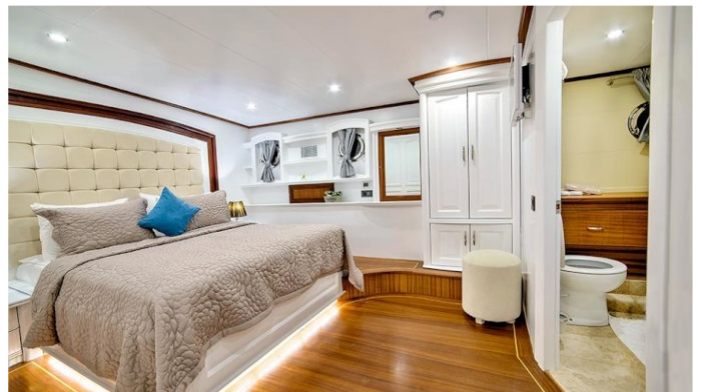

ACCOMMODATION

GUESTS CABINS CREW
12 6 7

CABIN CONFIGURATION
2 Master 4 Double

CHARTER RATES

SUMMER
from
€28,000 / week + expenses

WINTER
from
€28,000 / week + expenses

Details correct as of 20 Oct, 2017

FOR MORE INFORMATION:

[CLICK HERE](#) 

or SCAN QR CODE

MORE PHOTOS, VIDEO OR INTERACTIVE DECK PLANS:

[CLICK HERE](#)

BELLAMARE YACHT CHARTER

Superyacht BELLAMARE was built in 2008 by Bozburun Shipyard. She is a 38m / 125ft custom motor/sailer yacht with exterior design by and interior styling by . BELLAMARE offers accommodation for up to 12 guests in 6 cabins with additional room for her crew of 7. She features a variety of amenities to ensure comfortable charter vacations, including Jacuzzi (on deck), Air Conditioning, WiFi connection on board, Deck Jacuzzi and Air Conditioning. She also carries an impressive collection of toys as listed below.

BELLAMARE AMENITIES & TOYS

	Air Conditioning		Deck Jacuzzi		Jet Ski
	Snorkeling		Towable Toys		Wakeboard
	Water Ski		Wi Fi		

For a full up-to-date list of leisure facilities or amenities onboard Motor/Sailer Yacht Bellamare please contact your Yacht Charter Broker prior to booking your vacation. If there is a particular water toy that you would like, but it is not listed, then it may be possible to rent this equipment for you.