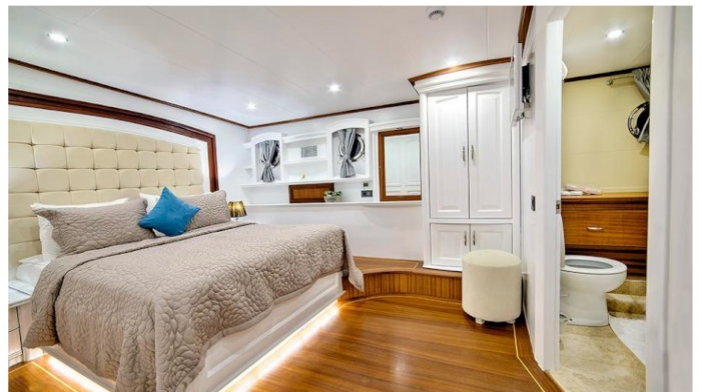

MORE PHOTOS, VIDEO OR INTERACTIVE DECK PLANS:

[CLICK HERE](#)

This document is not contractual. The yacht charters and their particulars displayed in the results above are displayed in good faith and whilst believed to be correct are not guaranteed. YachtCharterFleet.com does not warrant or assume any legal liability or responsibility for the accuracy, completeness, or usefulness of any information and/or images displayed. All information is subject to change without notice and is without warranty. Your preferred charter broker should provide you with yacht specifications, brochure and rates for your chosen dates during your charter yacht selection process. Starting prices are shown in a range of currencies for a one-week charter, unless otherwise indicated.