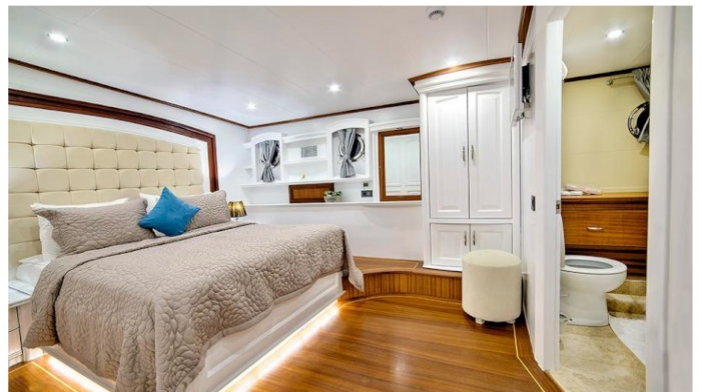

ACCOMMODATION

GUESTS CABINS CREW
12 6 7

CABIN CONFIGURATION
2 Master 4 Double

CHARTER RATES

SUMMER
from
€28,000 / week + expenses

WINTER
from
€28,000 / week + expenses

Details correct as of 20 Aug, 2018

FOR MORE INFORMATION:

BELLAMARE YACHT CHARTER

Superyacht BELLAMARE was built in 2008 by Bozburun Shipyard. She is a 38m / 125ft Custom motor/sailer yacht with exterior design by . BELLAMARE offers accommodation for up to 12 guests in 6 cabins with additional room for her crew of 7. She features a variety of amenities to ensure comfortable charter vacations, including Air Conditioning, WiFi connection on board and Deck Jacuzzi. She also carries an impressive collection of toys as listed below.

BELLAMARE AMENITIES & TOYS

	Air Conditioning		Deck Jacuzzi		Jet Ski
	Snorkeling		Towable Toys		Wakeboard
	Water Ski		Wi Fi		

For a full up-to-date list of leisure facilities or amenities onboard Motor/Sailer Yacht Bellamare please contact your Yacht Charter Broker prior to booking your vacation. If there is a particular water toy that you would like, but it is not listed, then it may be possible to rent this equipment for you.