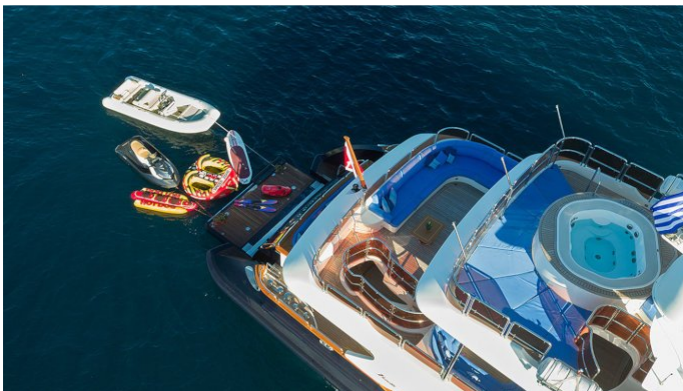

MORE PHOTOS, VIDEO OR INTERACTIVE DECK PLANS:

[CLICK HERE](#)