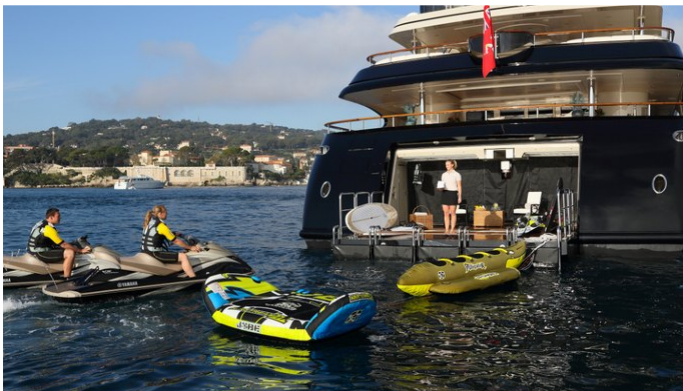

AUSTRALIA

Yacht Charter Details for 'Australia', the 56m Superyacht built by Benetti

SPECIFICATIONS

LENGTH
56m / 183'9

BEAM DRAFT
10.4m / 34'1 3.2m / 10'6

YEAR REFIT
2012

CRUISING SPEED
14 Knots

ACCOMMODATION

MORE PHOTOS, VIDEO OR INTERACTIVE DECK PLANS:

[CLICK HERE](#)

AUSTRALIA AMENITIES & TOYS

Jacuzzi

Stabilizers Underway

Sun Deck

Wi-Fi

Video On-Demand

At-Anchor Stabilizers

Deck Jacuzzi

Gym

Beach Club

Elevator

Air Conditioning

Wheelchair Accessible

Satellite TV